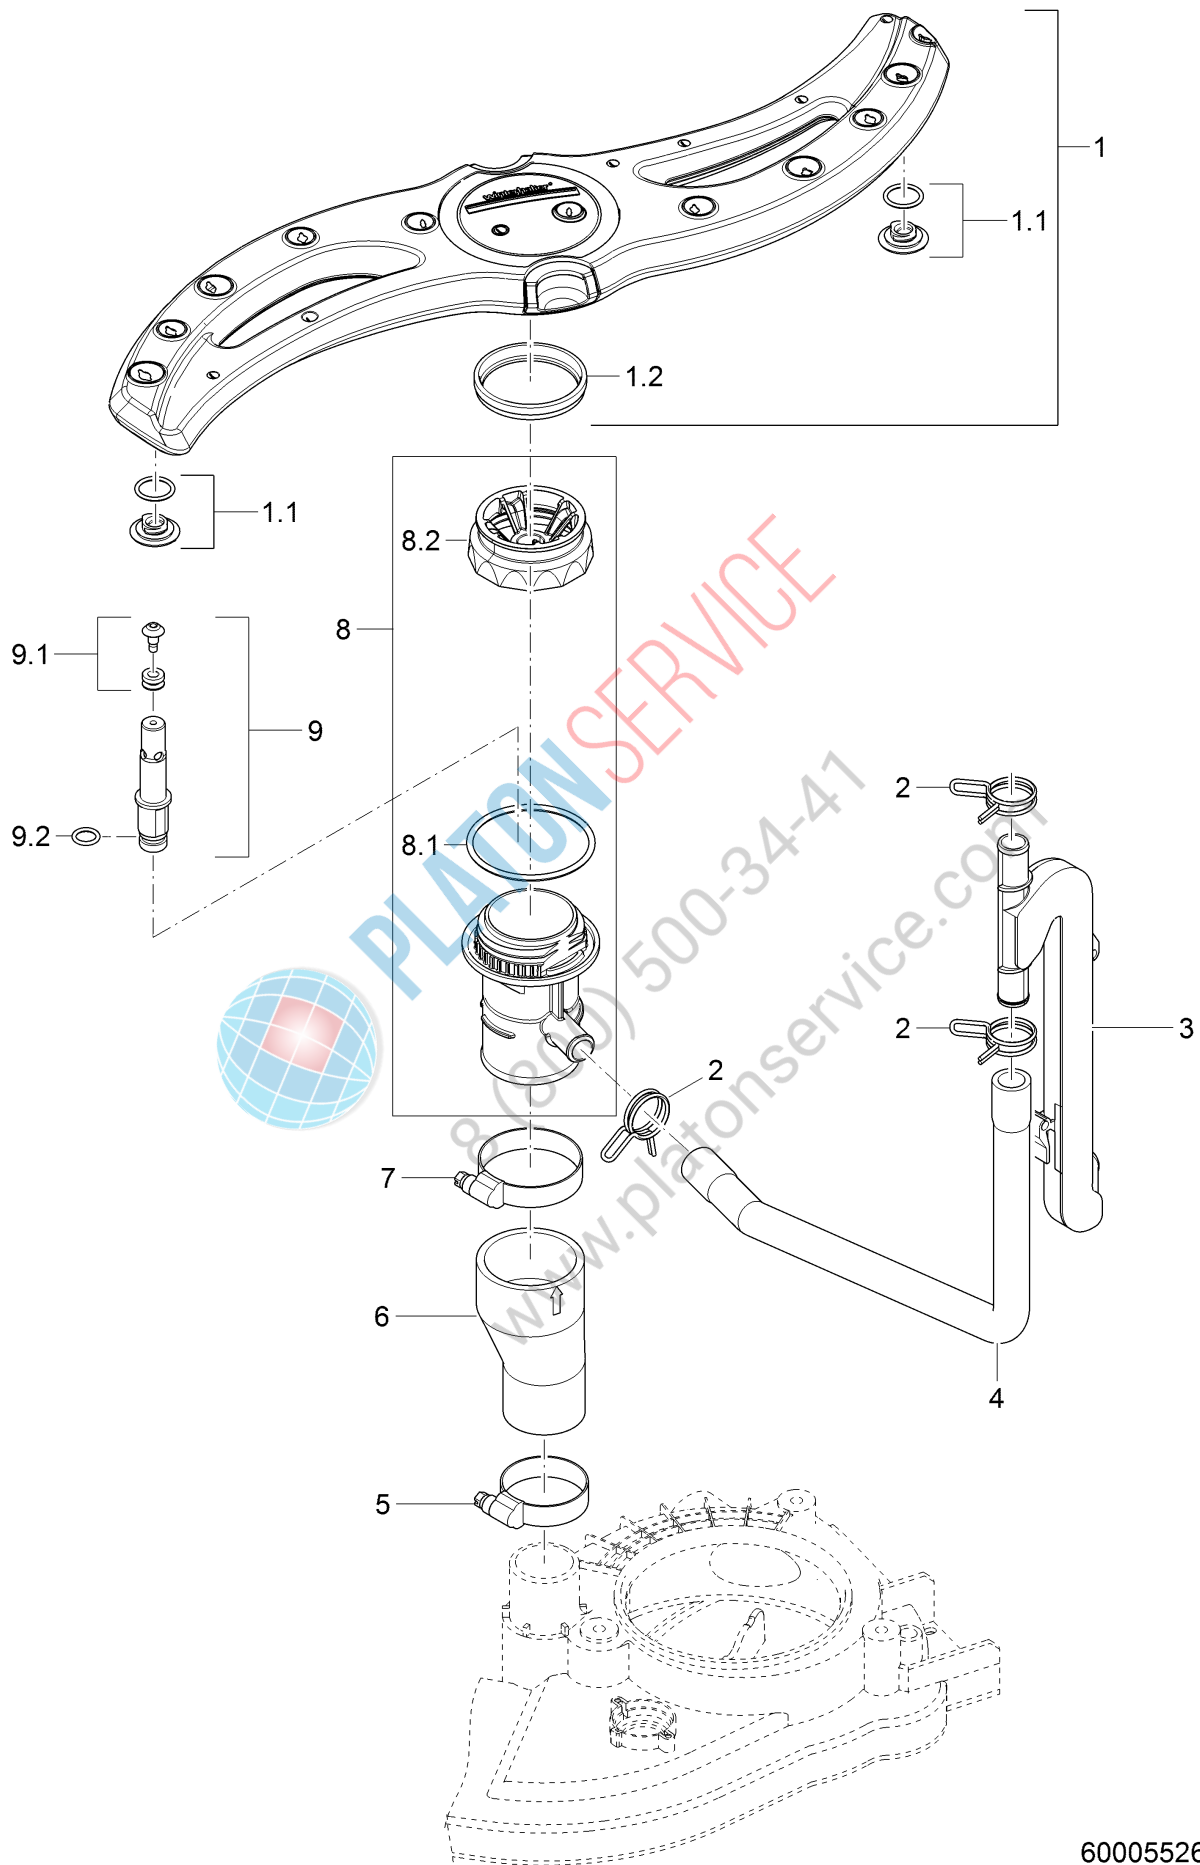

Wash + rinse; bottom

60005526-00

Wash + rinse; bottom

Pos.	Part No.	Description; Dimensions	Quantity; Unit up to ...	from ...	Remarks
1	60002988	Wash field Size M (non-driven rinse system) D518,6 X 50,7	1 Pc		
1.1	60002979	Plug	1 Pc		
1.2	60002961	Seal ring D56,3 X 8,5	1 Pc		
2	2802355	WIRE HOSE CLAMP D21,2 X 2	3 Pc		
3	60004611	Rinse manifold	1 Pc		
4	30017729	Kit moulded hose universal DN13,5	1 Pc		cut to size
5	30002613	Hose clamp 32 - 50MM / 12MM	1 Pc		
6	60004591	Reducing hose DN33 X DN46; 97	1 Pc		
7	30001243	Hose clamp D50-70 x 12	1 Pc		
8	30013992	Kit water inlet bottom	1 Pc		
8.1	61007112	O-ring D60 X 3	1 Pc		
8.2	60002945	Lock nut bottom S54 X 4; SW60,7	1 Pc		
9	60002991	Axis complete	1 Pc		
9.1	30014194	Kit Bushing	1 Pc		
9.2	2707080	O-ring 10 X 2,0	1 Pc		

PLATON SERVICE

8 (800) 500-34-47

www.platonservice.com