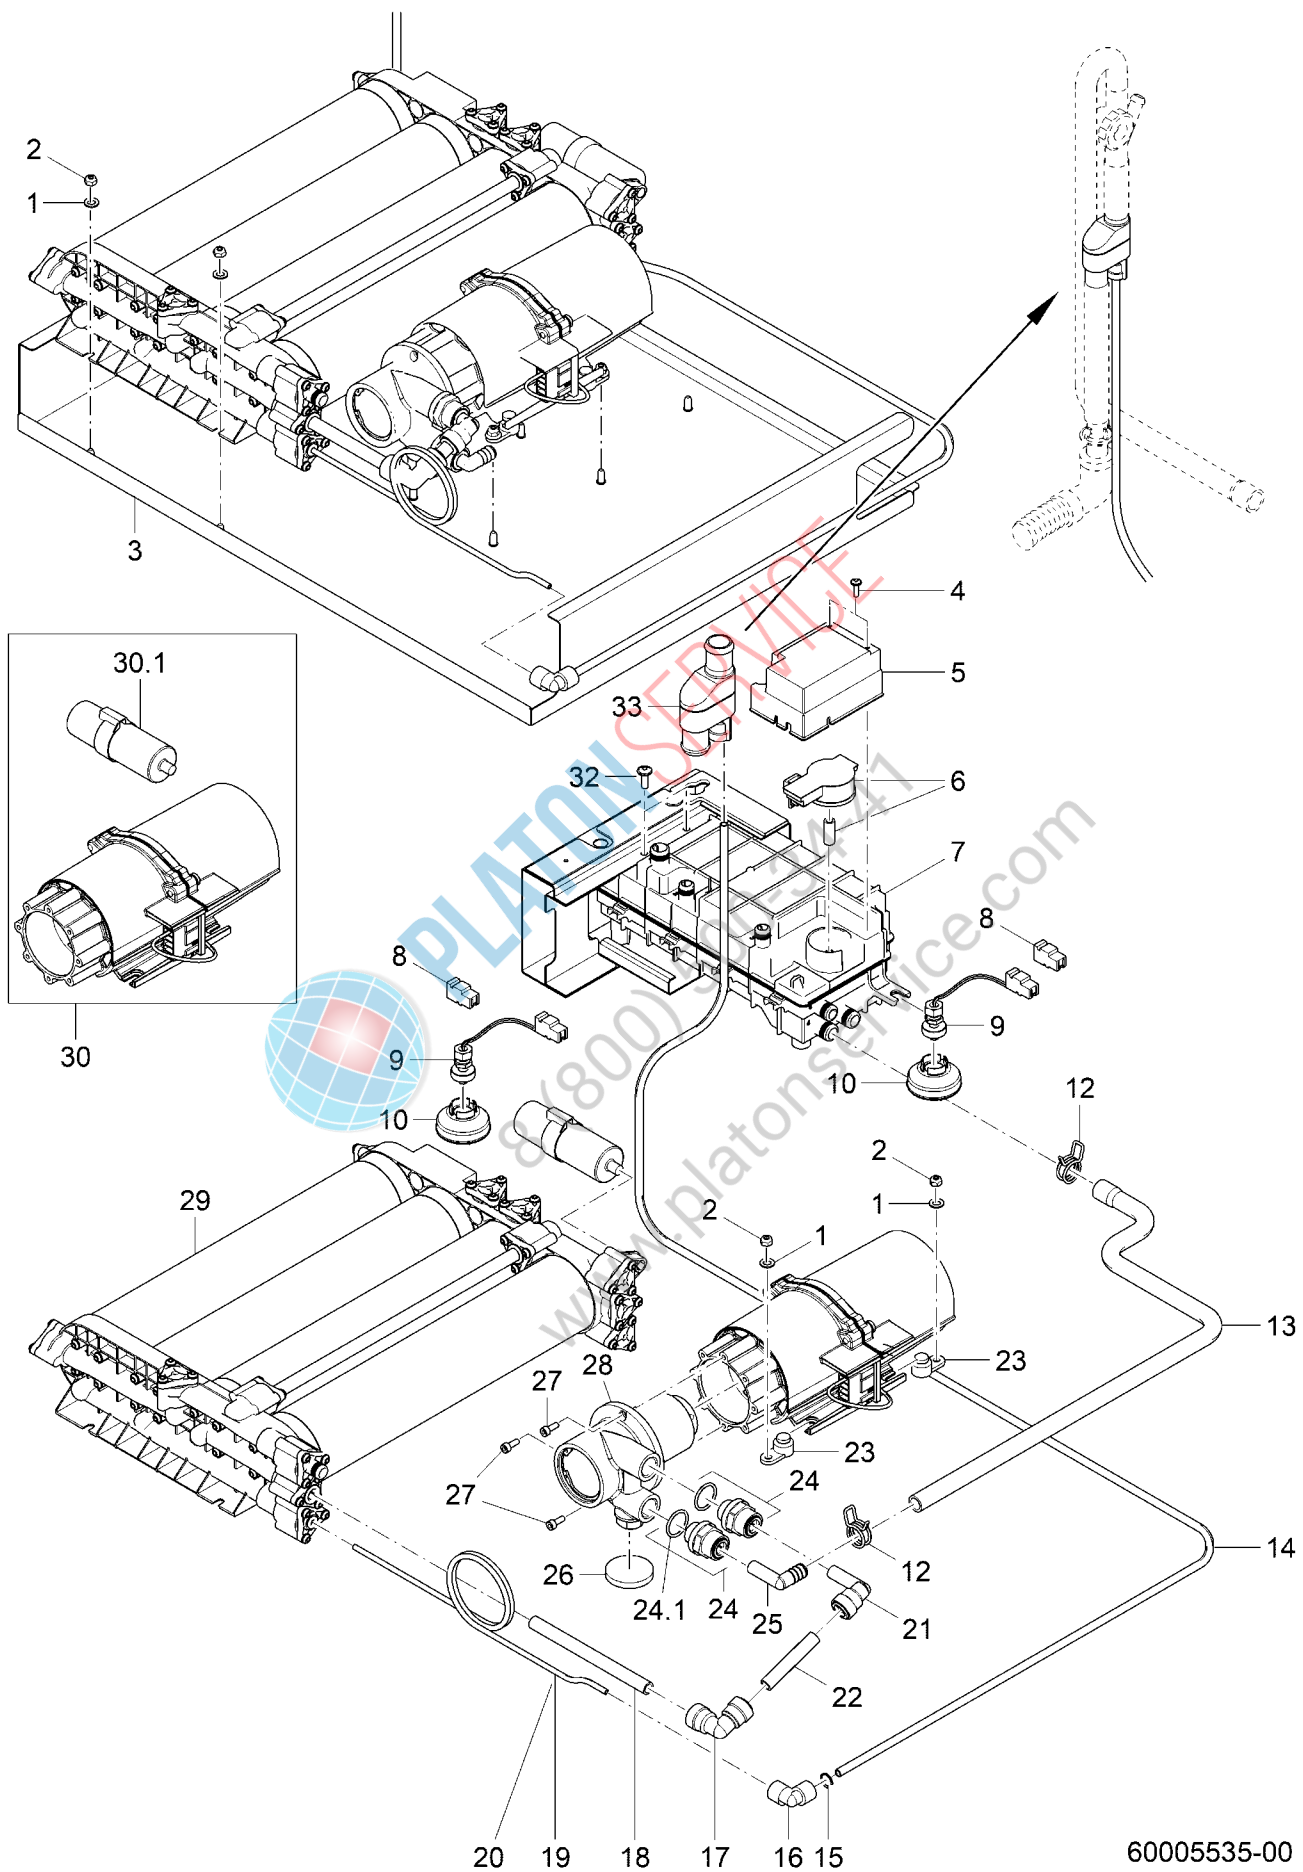

UC-M Excellence-i(Plus) II

60005535-00

UC-M Excellence-i(Plus) II

Pos.	Part No.	Description; Dimensions	Quantity; Unit up to ...	from ...	Remarks
1	2205301	WASHER D5,3 X D15 X 1,2	1 Pc		
2	2105302	HEXAGONAL NUT M5	1 Pc		
3	60000877	Trough	1 Pc		
4	30002832	PT screw KB30 X 10;	1 Pc		
5	62004362	Cover	1 Pc		
6	30011003	Kit pressure transmitter AT Excellence-i 0-10MBAR;5VDC/0,5-3,5V	1 Pc		
7	60000862	Compensator reservoir	1 Pc		
8	3112091	Macro-module plug5, 2-pole 250V; 10A; 2,5MM²	1 Pc		
9	30000876	Leak sensor 180VDC; 0,7A; 10VA; IP67	2 Pc		
10	60000934	Float 40 X 23,71	2 Pc		
12	2802350	Wire hose clamp D18,2 X 1,9	1 Pc		
13	62004359	Moulded hose DN9,5 X DN11,5 X 2,0; 555	1 Pc		
14	30011203	Hose DA6 X DI4 MM	132 cm		
15	30011789	Locking ring 6MM FÜR JG VERBINDER	1 Pc		
16	30011204	Reducing connection 6MM / 4MM	1 Pc		
17	83000909	Elbow union	1 Pc		
18	30008659	Hose DA10 X DI7 MM	12,2 cm		
19	30008814	Capillary white DA4 X DI2,5 MM	100 cm		For precise details on the length of the capillary, see the sticker on the membrane block
20	30008658	Capillary blue DA4 X DI2 MM	180 cm		For precise details on the length of the capillary, see the sticker on the membrane block
21	83000845	Elbow union STUTZEN 10 / JG 10	1 Pc		
22	30008659	Hose DA10 X DI7 MM	5,5 cm		
23	60000980	Damper 15 X 15,9 X 29,5	4 Pc		
24	83000854	Screwing connection JG 10 / 3/8" NPT AG	2 Pc		
24.1	30008816	O-ring 18,5 X 2	1 Pc		
25	83000855	Elbow union STUTZEN 10 / STUTZEN 10	1 Pc		
26	30011035	Foam rubber D30 X 3	1 Pc		
27	30008826	Cylindrical screw M4 X 10	3 Pc		
28	30008454	Pump head 50HZ / 10 BAR +/- 0,2 BAR	1 Pc		50Hz
28	30008455	Pump head 60HZ / 8 BAR +/- 0,2 BAR	1 Pc		60Hz
29	30017638	Kit membrane	1 Pc		
30	30011002	Kit motor 200-240V/50HZ; 200V/60HZ	1 Pc		
30.1	30012013	Kit Capacitor 6,3 YF 425V/CLASS B P2	1 Pc		substitute for condenser 5µF
32	30000683	PT Screw KB 50 X 14	2 Pc		
33	62004375	Waste water distributor	1 Pc