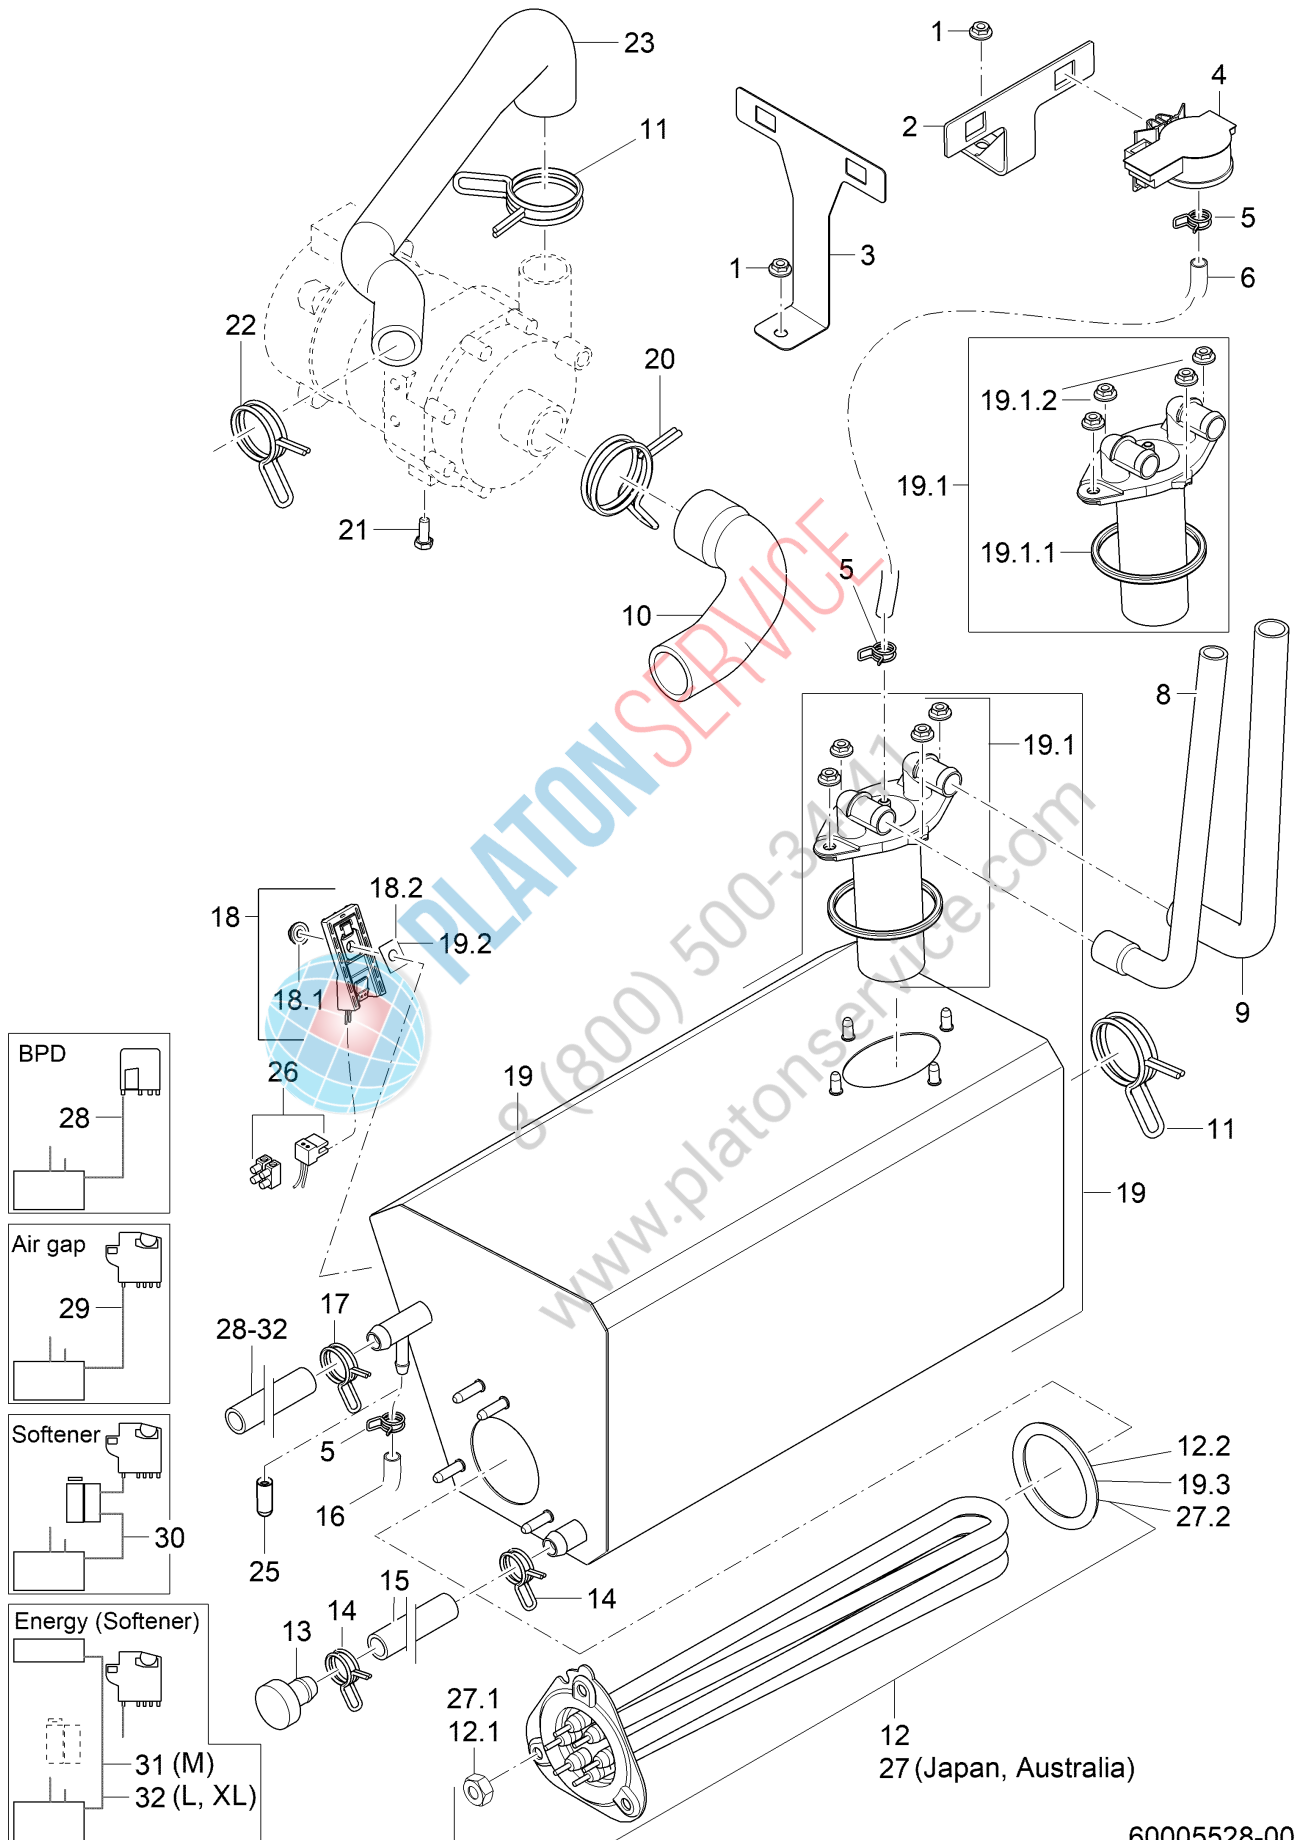

Boiler

60005528-00

Boiler

Pos.	Part No.	Description; Dimensions	Quantity; Unit up to ...	from ...	Remarks
1	2101310	Ratchet nut M5	1 Pc		
2	60004493	Retainer 53,62 X 104	1 Pc		
3	60004377	Bracket 0,8 X 105 X 144,35	1 Pc		UC-x Energy
4	3126044	Pressure transmitter 0-30MBAR;5VDC/0,5-3,5V	1 Pc		
5	2802348	Wire hose clamp D8,6 X 1	2 Pc		
6	30013259	Hose DN4,8 X 1,6 X 100000	82 cm		
8	30017775	Kit moulded hose universal DN10xDN13	1 Pc		cut to size
9	30017811	Kit moulded hose universal DN13	1 Pc		cut to size
10	60004573	Moulded hose DN22 X DN25 X 3,5	1 Pc		
11	2802362	WIRE HOSE CLAMP D32,7 X 2,8	1 Pc		
12	30000125	Kit heating element, boiler 4,9 kW with fuse	1 Pc		
12.1	2101203	Hexagonal nut M5	3 Pc		
12.2	60004271	O-ring 46 X 6,0	1 Pc		
13	70007962	Tube plug D24 X D13,1 X 27	1 Pc		
14	2802344	WIRE HOSE CLAMP D14,4 X 15,1	2 Pc		
15	30000863	HOSE DN10 X 2,0	22,5 cm		
16	4001027	HOSE BLUE DN5 X 1,5	51 cm		
17	2802353	WIRE HOSE CLAMP D17,3 X 1,8	1 Pc		
18	30002179	Kit thermo sensor	1 Pc		
18.1	2101310	Ratchet nut M5	1 Pc		
18.2	82000121	Heat conducting foil with hole 0,27 X 32 X 60	1 Pc		
19	30000119	Kit boiler	1 Pc		
19.1	30000116	Kit air chamber, boiler	1 Pc		
19.1.1	30000134	FOUR LIP GASKET D50,39 X 3,53	1 Pc		
19.1.2	2101310	Ratchet nut M5	4 Pc		
19.2	82000121	Heat conducting foil with hole 0,27 X 32 X 60	1 Pc		
19.3	60004271	O-ring 46 X 6,0	1 Pc		
20	2802364	WIRE HOSE CLAMP D35 X 3	1 Pc		
21	2001363	HEXAGON SCREW M6 X 20; A70	1 Pc		
22	2802360	Wire hose clamp D26,8 X 2,5	1 Pc		
23	60004632	Moulded hose DN18 X DN24 X 3,5	1 Pc		
25	3506180	End cap D5,7 X 25,4	1 Pc		
26	30000197	KIT MACRO-MODULE PLUG SIZE 2,5 2-POLE	1 Pc		
27	30000124	Kit heating element boiler 6,45 kW with fuse	1 Pc		Japan; Australia
27.1	2101203	Hexagonal nut M5	3 Pc		
27.2	60004271	O-ring 46 X 6,0	1 Pc		
28	60004670	Moulded hose DN10 X DN11 X 2,5	1 Pc		
29	60004670	Moulded hose DN10 X DN11 X 2,5	1 Pc		
30	60004671	Moulded hose DN10 X DN11 X 2,5	1 Pc		
31	60004681	Moulded hose DN13 X 2,5	1 Pc		UC-M
32	60004668	Moulded hose DN13 X 2,5	1 Pc		UC-L; UC-XL