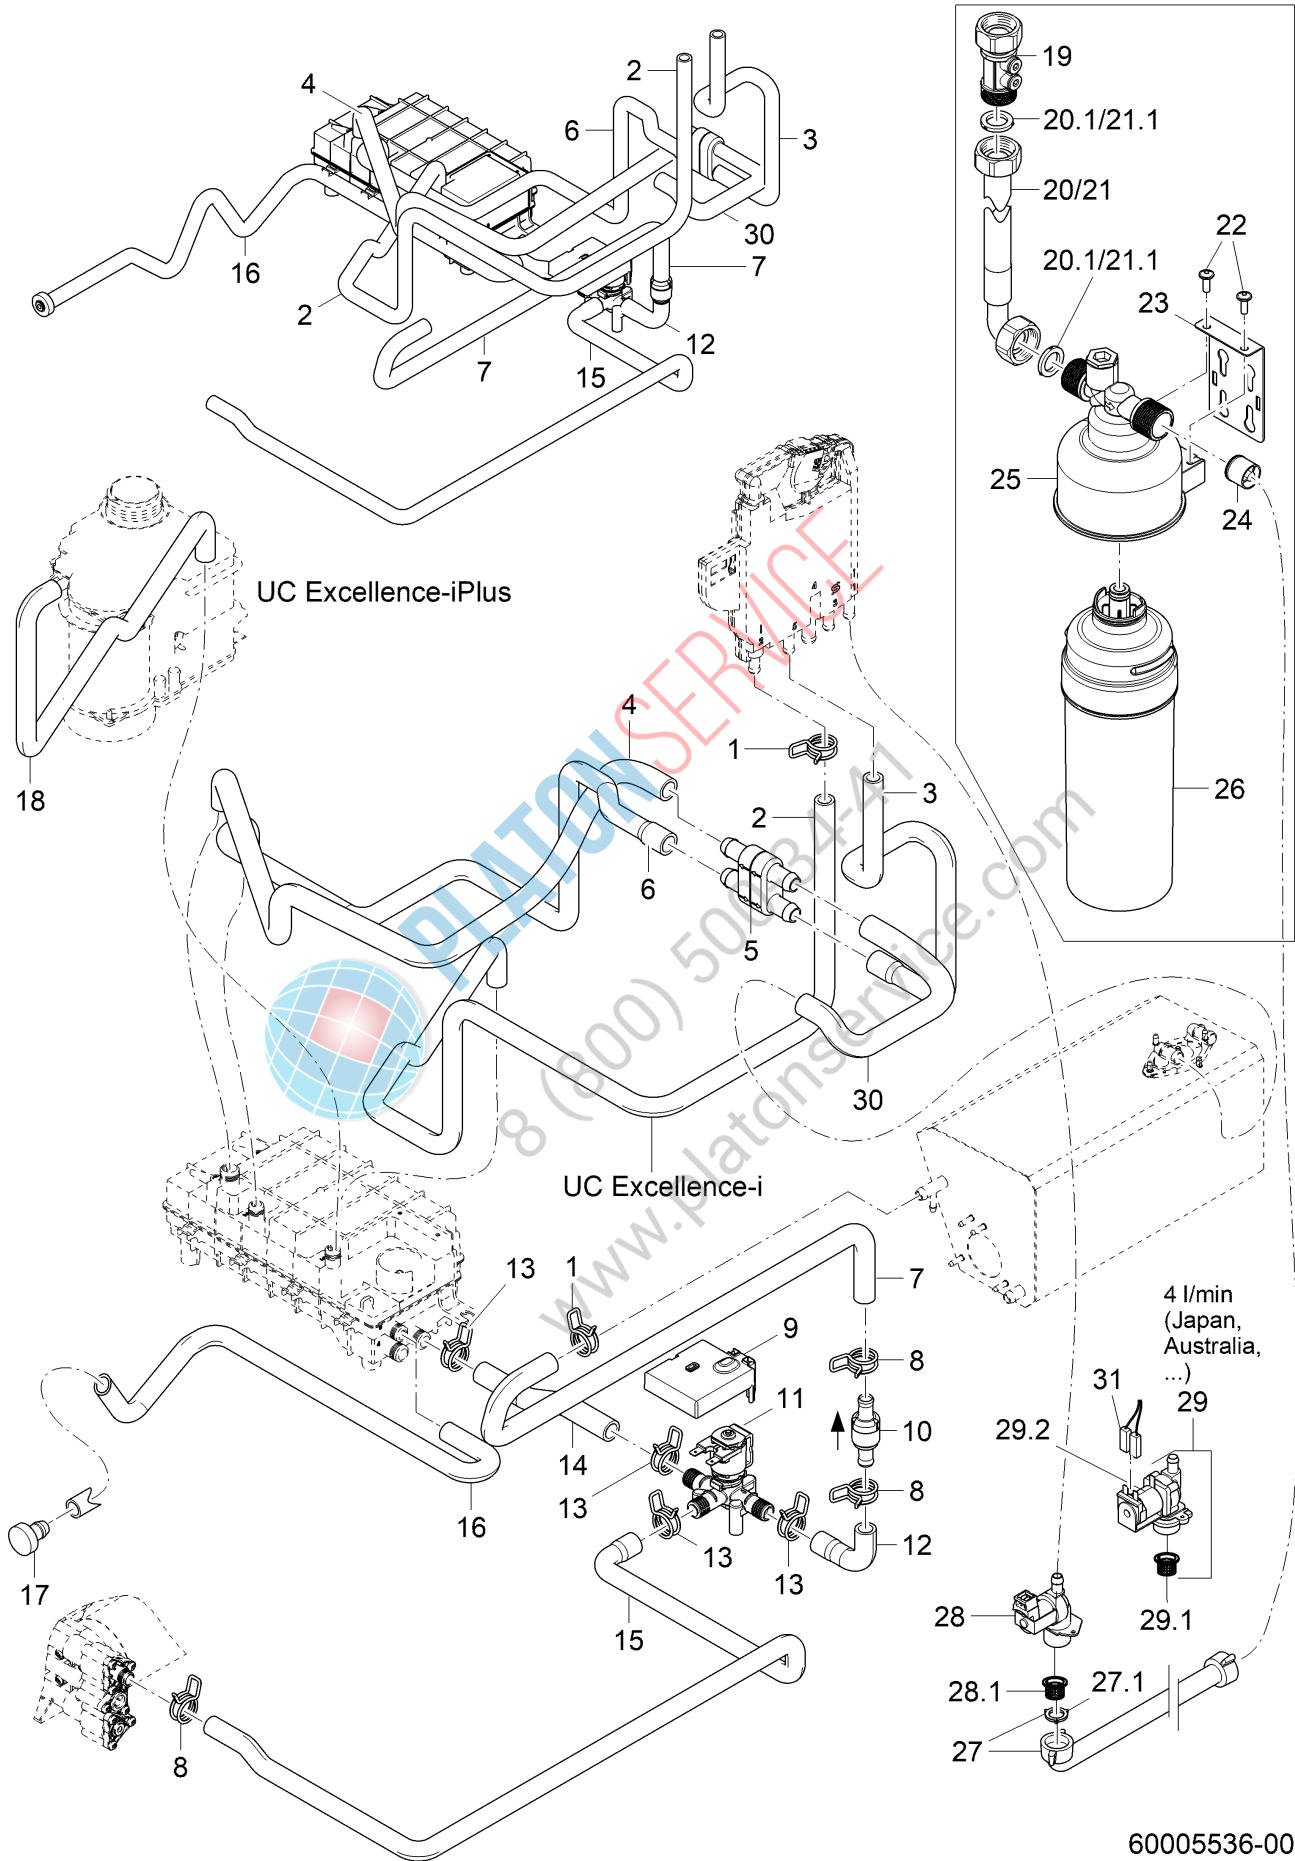

UC-M Excellence-i(Plus) III

60005536-00

UC-M Excellence-i(Plus) III

Pos.	Part No.	Description; Dimensions	Quantity; Unit up to ...	from ...	Remarks
1	2802353	WIRE HOSE CLAMP D17,3 X 1,8	1 Pc		
2	60001249	Moulded hose DN10 X 2,5; 1103	1 Pc		UC Excellence-i
3	60001256	Moulded hose D13 X 2,5 X 424	1 Pc		
4	60000973	Moulded hose DN13 X 2,5; 712	1 Pc		
5	62001391	Distributor	1 Pc		
6	60000899	Moulded hose DN10 X DN13 X 2,5; 674	1 Pc		
7	60001619	Moulded hose DN11 X 2,5	1 Pc		
8	2802352	WIRE HOSE CLAMP D16,4 X 1,8	1 Pc		
9	62004365	Cover 32,5 X 57,49 X 72,2	1 Pc		
10	60004913	Backflow preventer	1 Pc		
11	83000803	Solenoid valve 3 X 8 HOSE OUTLET	1 Pc		
12	60001542	Moulded hose DN11 X DN12 X 2,5	1 Pc		
13	2802350	Wire hose clamp D18,2 X 1,9	1 Pc		
14	62004355	Moulded hose DN12 X 2,5; 127	1 Pc		
15	60001130	Moulded hose DN10 X DN17 X 3,5; 916	1 Pc		
16	62004357	Moulded hose DN11 X 2,0; 830	1 Pc		
17	70007962	Tube plug D24 X D13,1 X 27	1 Pc		
18	60000898	Moulded hose DN10 X 2,5; 570	1 Pc		UC Excellence-iPlus
19	83000932	Backflow preventer 36 X 36 X 66	1 Pc		
20	4002060	WATER SUPPLY HOSE DN13 X 3,5; 2500	1 Pc		
20.1	83001022	Gasket D16 X D24 X 3,0	2 Pc		
21	2901321	Metal hose DN13 X 2000; G3/4"	1 Pc		Option
21.1	83001022	Gasket D16 X D24 X 3,0	2 Pc		
22	30000683	PT Screw KB 50 X 14	2 Pc		
23	62004347	Bracket 1,2 X 57 X 105,76	1 Pc		
24	2901512	Check valve DW 20	1 Pc		
25	83000871	Filter connection head	1 Pc		
26	30011726	Active Carbon Filter, Größe M	1 Pc		
27	4002060	WATER SUPPLY HOSE DN13 X 3,5; 2500	1 Pc		
27.1	83001022	Gasket D16 X D24 X 3,0	2 Pc		
28	3106250	Solenoid valve flow restrictor 4l 230-240V 50/60HZ RAST5	1 Pc		
28.1	3106186	SOLENOID VALVE FILTER	1 Pc		
29	3106251	Solenoid valve flow restrictor 4l 200-240V/50-60HZ/+-10%; TM90	1 Pc		Japan; Australia
29.1	3106118	Dirt filter	1 Pc		
29.2	3106153	Coil 200-240V/50-60HZ/+-10%	1 Pc		
30	60004314	Moulded hose DN13 X 2,5; 224	1 Pc		
31	60004141	Adapter cable 0,75QMM	1 Pc