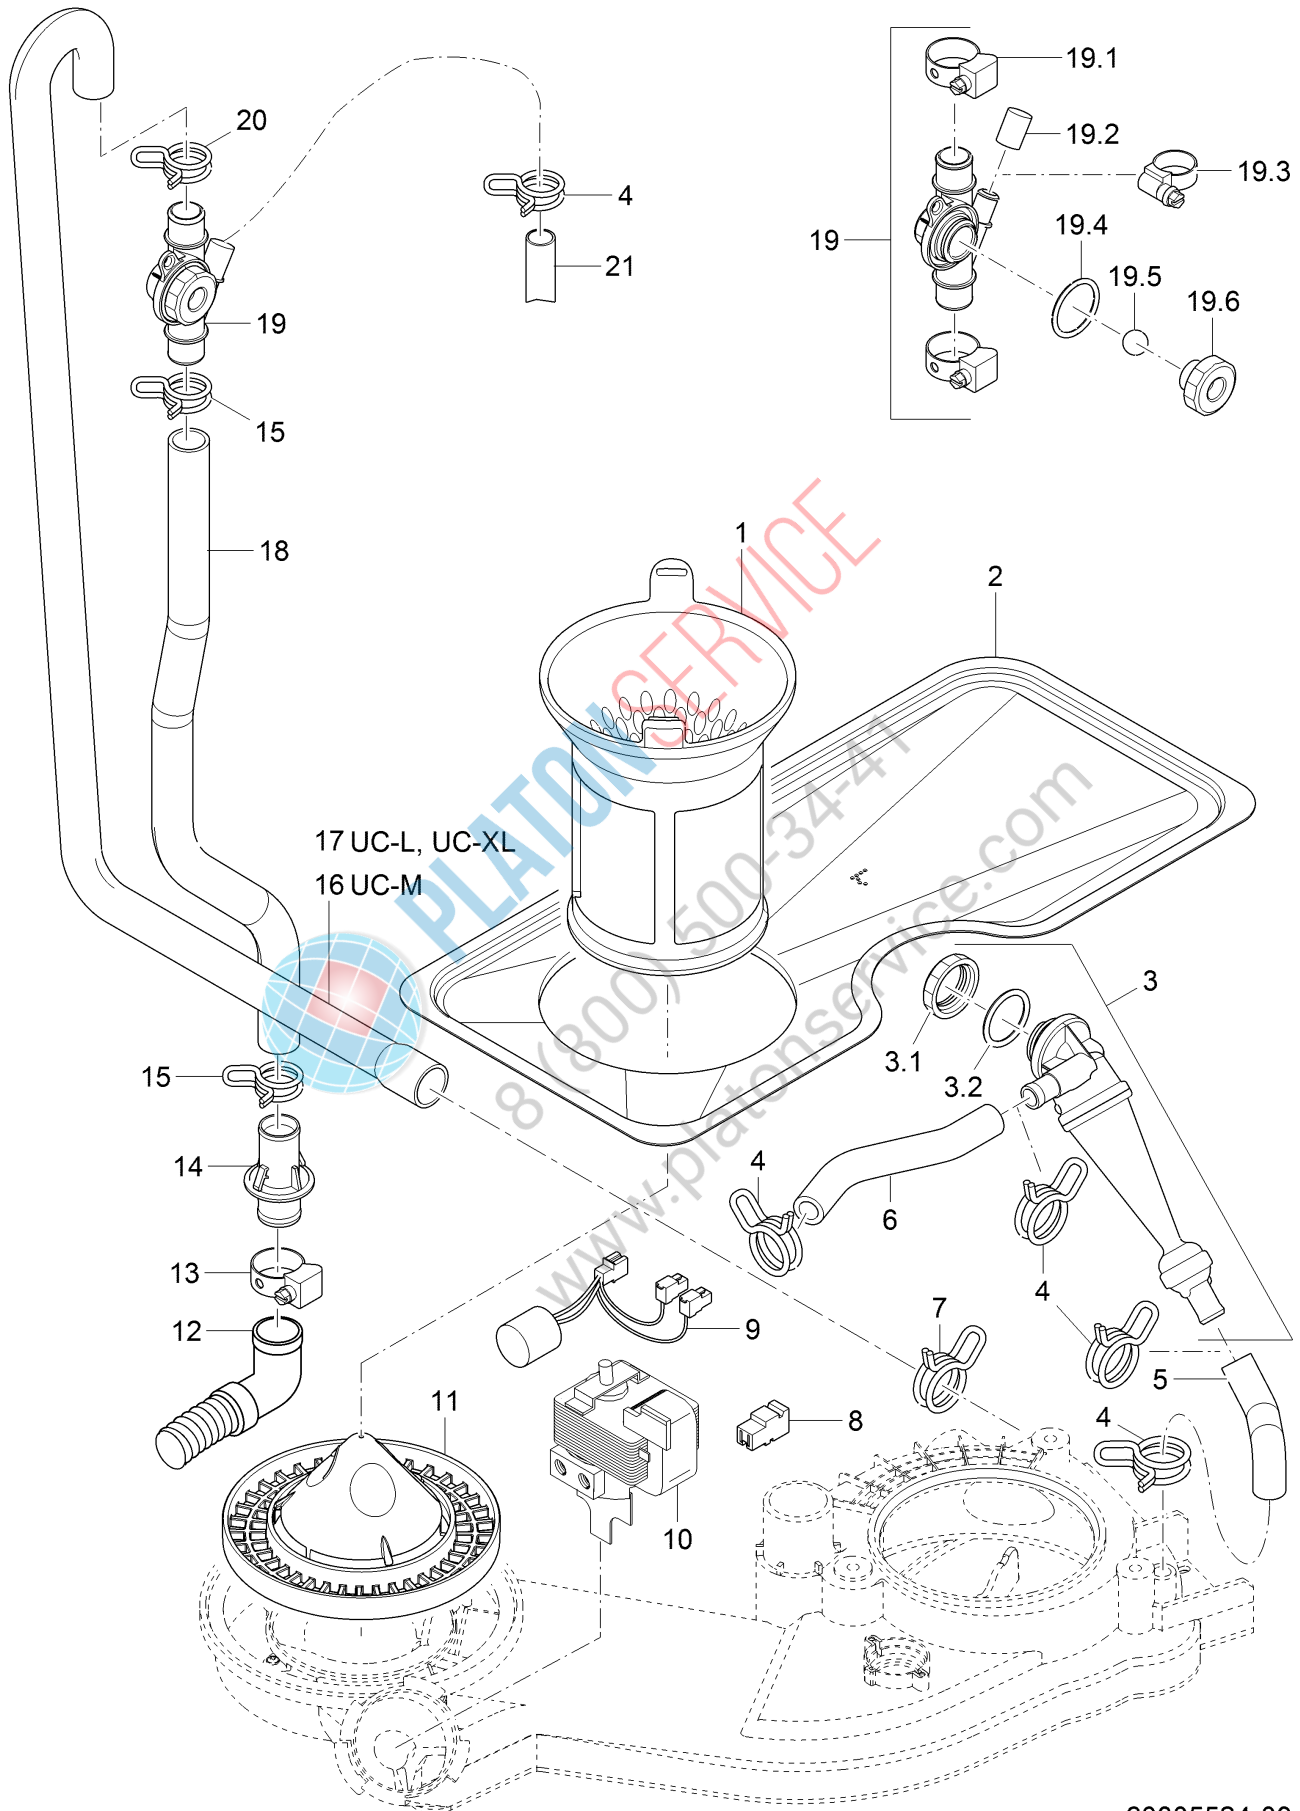

Water drain, Mediamat Cyclo

60005524-00

Water drain, Mediamat Cyclo

Pos.	Part No.	Description; Dimensions	Quantity; Unit up to ...	from ...	Remarks
1	60004463	FILTER CYLINDER	1 Pc		
2	60004357	Flat filter 1,0 X 238 X 540,95	1 Pc		
3	30000113	Kit Mediamat	1 Pc		
3.1	60004612	Nut D26,2 X 8,5; SW32	1 Pc		
3.2	30012629	O-ring 30 X 3	1 Pc		
4	2802353	WIRE HOSE CLAMP D17,3 X 1,8	4 Pc		
5	60003165	Shaped hose DN12,5 X 2,0	1 Pc		
6	60004628	Hose DN10,5 X 3,0; 139	1 Pc		
7	30000212	Wire hose clamp D30 X 2,8	1 Pc		
8	3112091	Macro-module plug5, 2-pole 250V; 10A; 2,5MM²	1 Pc		
9	60004356	RC element	1 Pc		
10	30012591	Drain pump 220-240V/50HZ	1 Pc		
10	3102493	Drain pump 200V/50HZ;220-240V/60H	1 Pc		
10	3102495	Drain pump 200V/60HZ	1 Pc		
11	60004466	FILTER BOTTOM D139 X 63,5	1 Pc		
12	60003759	Drain hose 2000 LG	1 Pc		
13	2802109	Hose clamp D20-30 X 12	1 Pc		
14	60004609	Double nipple D23,8 X 55; D20,8	1 Pc		
15	2802358	WIRE HOSE CLAMP D24,2 X 2,2	2 Pc		
16	60003281	Shaped hose DN18 X DN22 X 3,0; 814	1 Pc		UC-M
17	30017778	Kit moulded hose universal DN18xDN22	1 Pc		UC-L, UC-XL; cut to size
18	30017778	Kit moulded hose universal DN18xDN22	1 Pc		cut to size
19	30013404	Kit deaeration	1 Pc		
19.1	2802109	Hose clamp D20-30 X 12	2 Pc		
19.2	60004630	LOCKING CAP DN10 X 2,0 X 19	1 Pc		
19.3	2802307	Hose clamp D10-16 X 9	1 Pc		
19.4	30012629	O-ring 30 X 3	1 Pc		
19.5	2801508	BALL D14	1 Pc		
19.6	61006936	Nut	1 Pc		
20	2802360	Wire hose clamp D26,8 X 2,5	1 Pc		
21	60004711	Moulded hose DN10 X 3,0	1 Pc		from built-in water softener