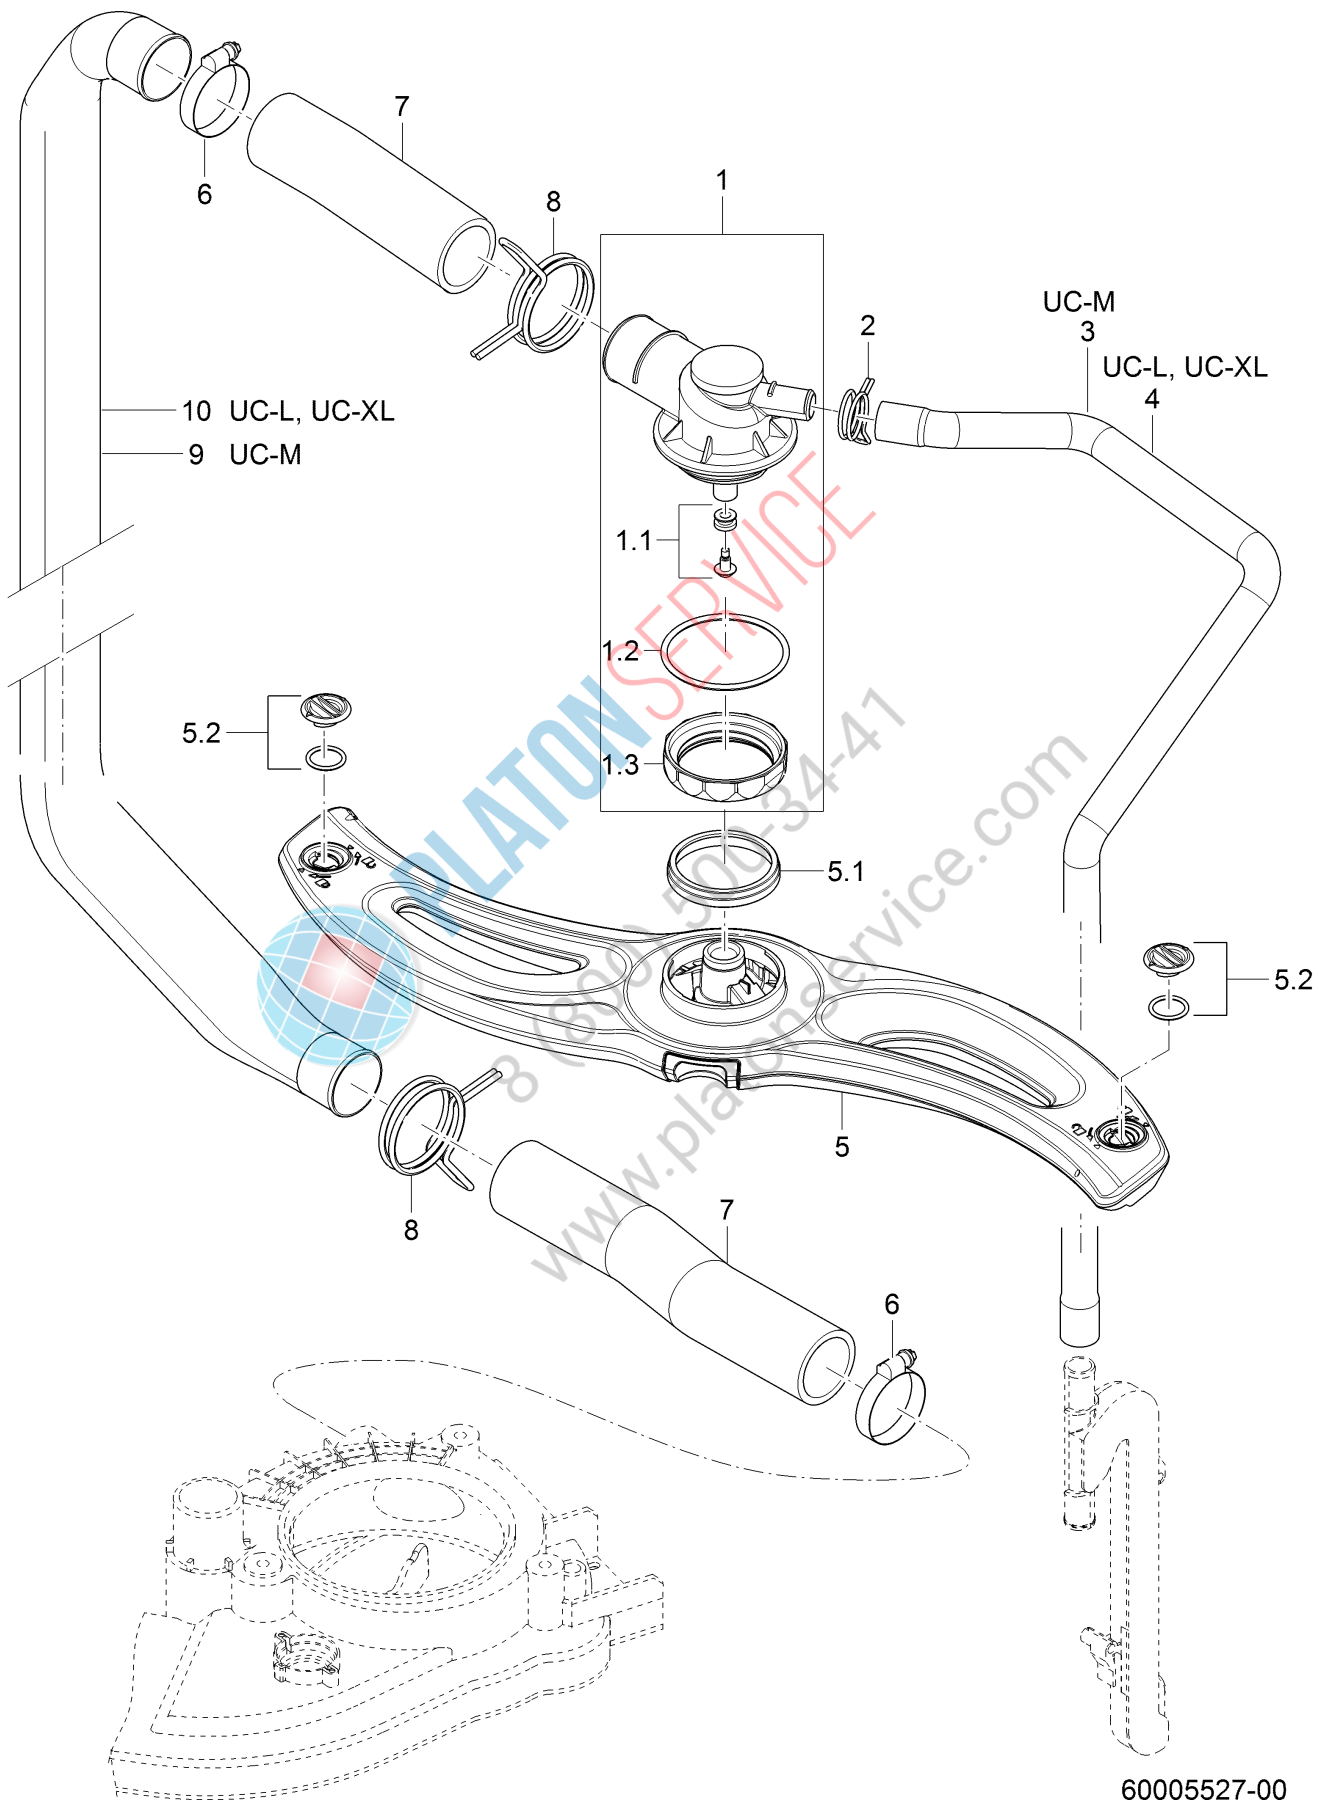

PLATON SERVICE
8 (800) 500-34-41
www.platonservice.com

Wash + rinse; bottom

60005526-00

Wash + rinse; bottom

Pos.	Part No.	Description; Dimensions	Quantity; Unit up to ...	from ...	Remarks
1	60002988	Wash field Size M (non-driven rinse system) D518,6 X 50,7	1 Pc		
1.1	60002979	Plug	1 Pc		
1.2	60002961	Seal ring D56,3 X 8,5	1 Pc		
2	2802355	WIRE HOSE CLAMP D21,2 X 2	3 Pc		
3	60004611	Rinse manifold	1 Pc		
4	30017729	Kit moulded hose universal DN13,5	1 Pc		cut to size
5	30002613	Hose clamp 32 - 50MM / 12MM	1 Pc		
6	60004591	Reducing hose DN33 X DN46; 97	1 Pc		
7	30001243	Hose clamp D50-70 x 12	1 Pc		
8	30013992	Kit water inlet bottom	1 Pc		
8.1	61007112	O-ring D60 X 3	1 Pc		
8.2	60002945	Lock nut bottom S54 X 4; SW60,7	1 Pc		
9	60002991	Axis complete	1 Pc		
9.1	30014194	Kit Bushing	1 Pc		
9.2	2707080	O-ring 10 X 2,0	1 Pc		

PLATON SERVICE

8 (800) 500-34-47

www.platonservice.com

Wash + rinse; top

Wash + rinse; top

Pos.	Part No.	Description; Dimensions	Quantity; Unit up to ...	from ...	Remarks
1	30013991	Water inlet top	1 Pc		
1.1	30014194	Kit Bushing	1 Pc		
1.2	61007112	O-ring D60 X 3	1 Pc		
1.3	60002972	Lock nut top S54 X 4; SW60,7	1 Pc		
2	2802355	WIRE HOSE CLAMP D21,2 X 2	1 Pc		
3	30017729	Kit moulded hose universal DN13,5	1 Pc		UC-M; cut to size
4	30017729	Kit moulded hose universal DN13,5	1 Pc		UC-L, UC-XL; cut to size
5	60002988	Wash field Size M (non-driven rinse system) D518,6 X 50,7	1 Pc		
5.1	60002961	Seal ring D56,3 X 8,5	1 Pc		
5.2	60002979	Plug	1 Pc		
6	30002613	Hose clamp 32 - 50MM / 12MM	2 Pc		
7	60004843	Hose DN33 X 4,0; 225	1 Pc		cut to size
8	2802367	Wire hose clamp D44,4 X 3,2	1 Pc		
9	60005233	Riser (M)	1 Pc		UC-M
10	60005232	Riser (L)	1 Pc		UC-L; UC-XL