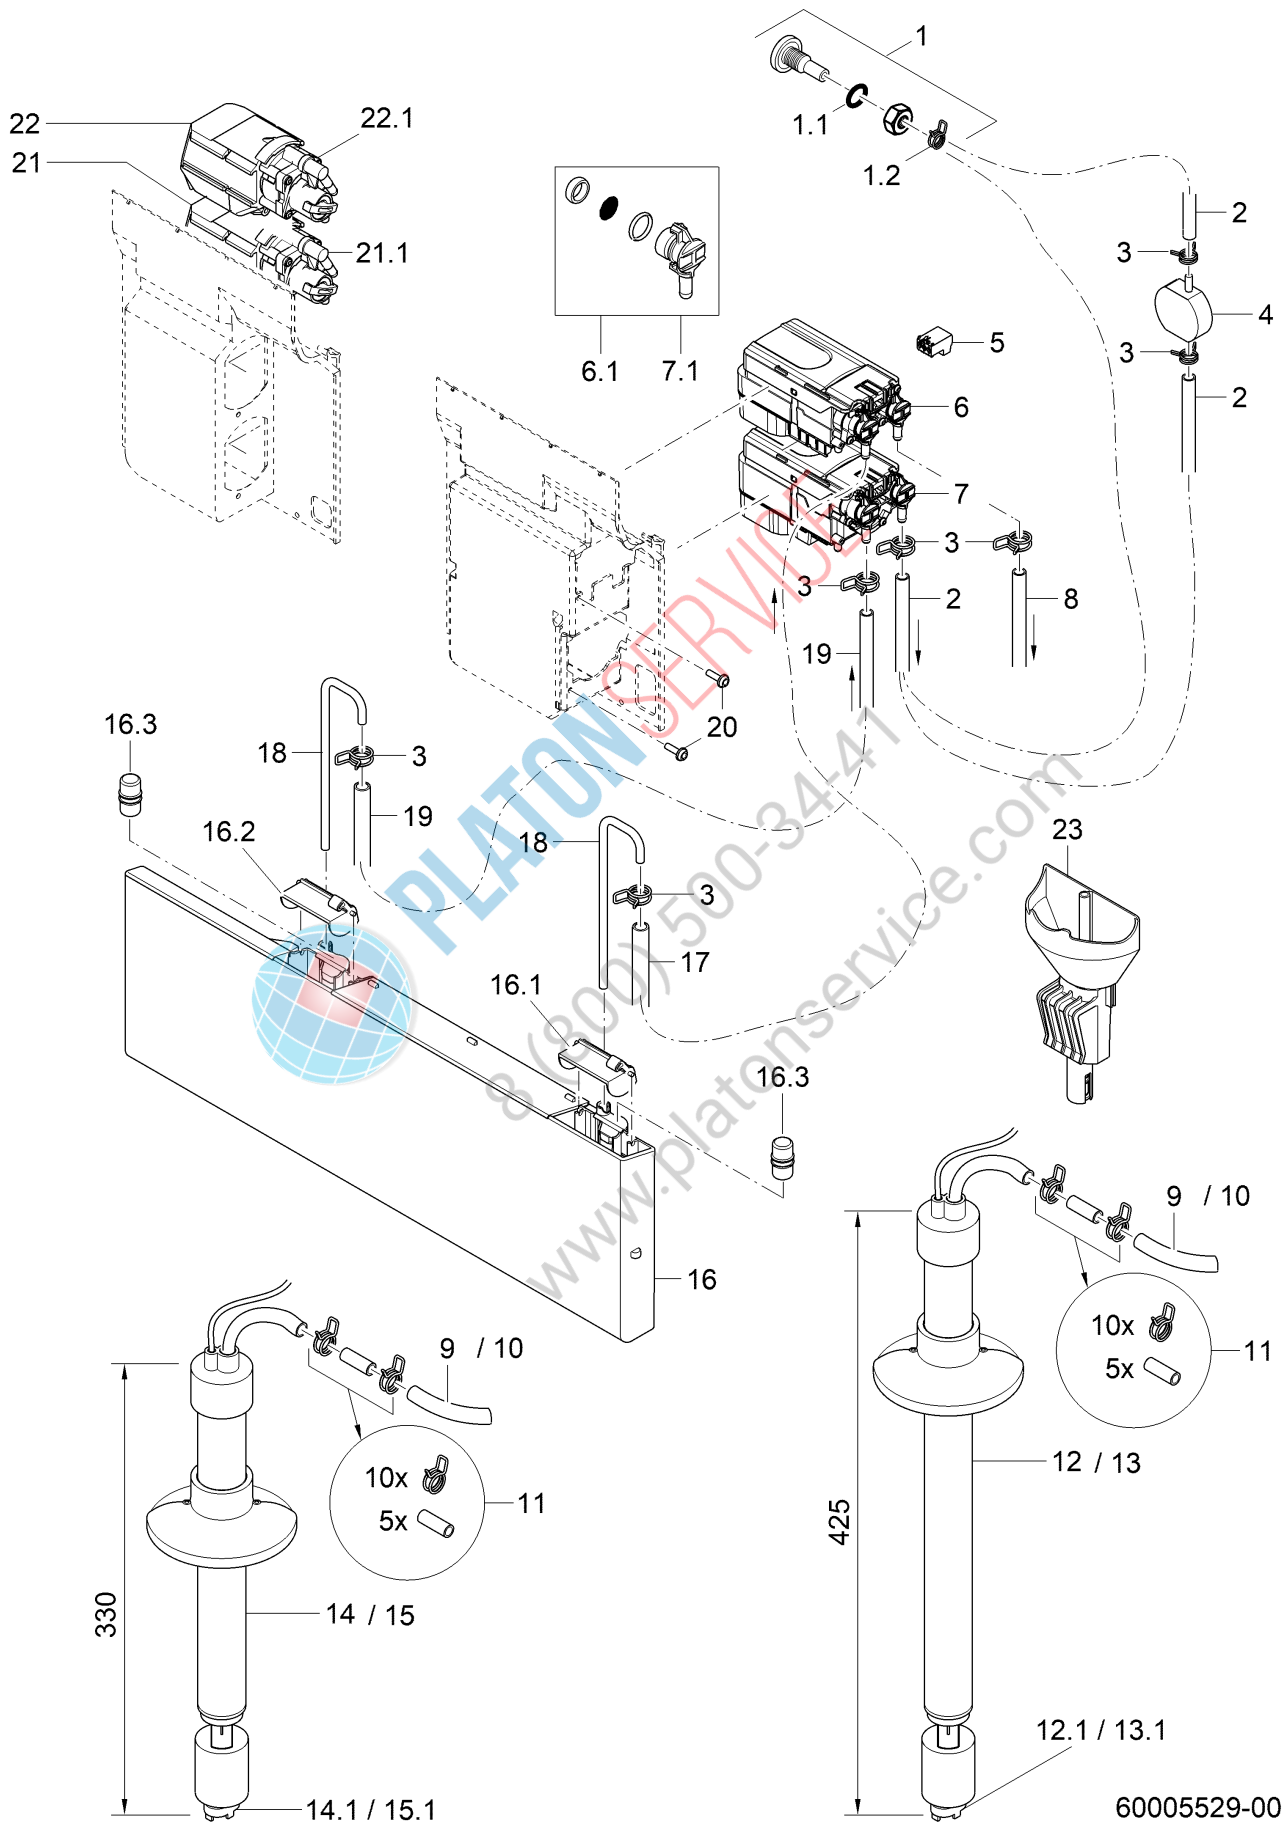

Dosing

Dosing

Pos.	Part No.	Description; Dimensions	Quantity; Unit up to ...	from ...	Remarks
1	61005883	DOSING NIPPLE SET M10 X 29; SW5	1 Pc		
1.1	30000723	O-ring 10 X 2,5	1 Pc		
1.2	2802348	Wire hose clamp D8,6 X 1	1 Pc		
2	4001024	Hose DN5 X 1,5	37 cm		
3	2802348	Wire hose clamp D8,6 X 1	1 Pc		
4	30017532	Flow sensor	1 Pc		NSF version
5	3112094	Macro-module plug5, 4-pole 250V; 10A; 2,5MM²	2 Pc		
6	30017054	Kit MPI RA "Rinse Aid"	1 Pc	3159812	
6.1	30017010	Connection nipple	1 Pc		
7	30017053	KIT MPI DT "Detergent"	1 Pc	3159812	
7.1	30017010	Connection nipple	1 Pc		
8	4001027	HOSE BLUE DN5 X 1,5	51 cm		
9	4001024	Hose DN5 X 1,5	100 cm		
10	4001027	HOSE BLUE DN5 X 1,5	100 cm		
11	30000012	Kit connecting piece for chemical hose (5 pcs.)	1 Pc		
12	30000010	Kit suction tube 425mm for detergent	1 Pc		
12.1	30017960	Filter insert 30 mm	1 Pc		from 02/2020
13	4001024	Hose DN5 X 1,5	27 cm		
13.1	30017960	Filter insert 30 mm	1 Pc		from 02/2020
14	30014370	Kit suction tube 330mm for detergent	1 Pc		
14.1	30017960	Filter insert 30 mm	1 Pc		from 02/2020
15	30014371	Kit suction tube 330mm for rinse aid	1 Pc		
15.1	30017960	Filter insert 30 mm	1 Pc		from 02/2020
16	30000117	Kit chemical container big	1 Pc		
16.1	60004540	FLAP BLUE 30,2 X 32,8 X 59,8	1 Pc		
16.2	60004541	FLAP WHITE 30,2 X 32,8 X 59,8	1 Pc		
16.3	30000331	Float kit	2 Pc		
17	4001027	HOSE BLUE DN5 X 1,5	57 cm		
18	60004729	SUCTION TUBE D6 X 1,0 X 209	2 Pc		
19	4001024	Hose DN5 X 1,5	27 cm		
20	30002832	PT screw KB30 X 10;	2 Pc		
21	3102597	Detergent pump Fluidos DT 115-240V/50-60HZ	1 Pc	3159811	
21.1	3102599	Head Fluidos DT "Detergent"	1 Pc		
22	3102598	Rinse aid pump Fluidos DB 115-240V/50-60HZ	1 Pc	3159811	
22.1	3102600	Head Fluidos DB "Rinse Aid"	1 Pc		
23	60005163	Filling funnel	1 Pc