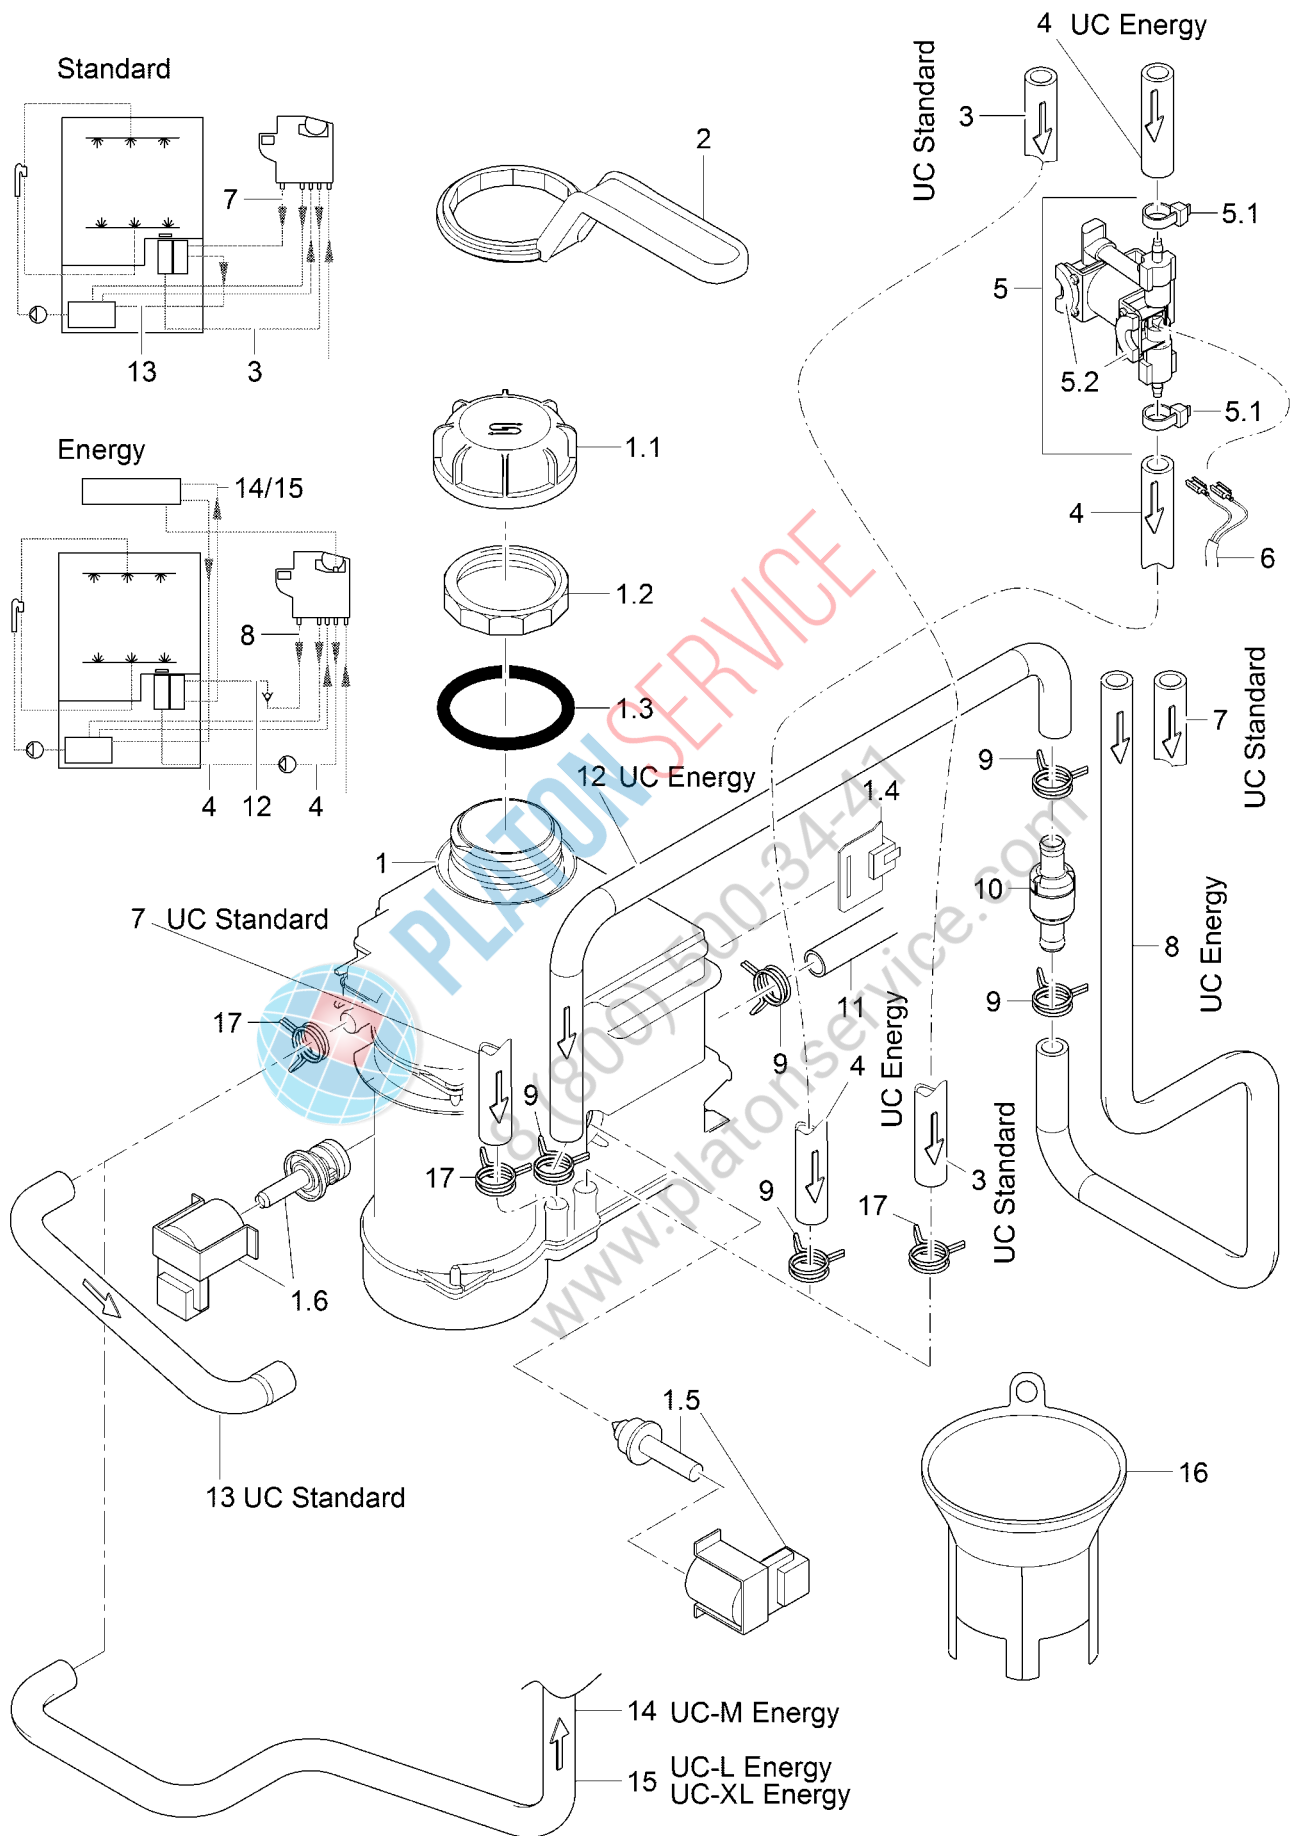

Water softener

Water softener

Pos.	Part No.	Description; Dimensions	Quantity; Unit up to ...	from ...	Remarks
1	83000420	Water softener kit 220-240V; 50/60HZ	1 Pc		
1.1	60004894	Screw cap	1 Pc		
1.2	60003001	Lock nut S54 X 4; D56	1 Pc		
1.3	30014791	O-ring 54 X 5,0	1 Pc		
1.4	83000408	Dry reed contact lack of salt	1 Pc		
1.5	83000402	Repair kit Regeneration valve 220-240V, 50/60HZ	1 Pc		
1.6	83000460	Repair kit reversing valve 220-240V,50/60HZ	1 Pc		
2	60003376	Double hex ring spanner SW61,5	1 Pc		
3	4001050	HOSE DN10 X 2,0	80 cm		
4	30002647	Hoses kit	1 Pc		UC-x Energy
5	30002650	Regeneration pump kit	1 Pc		UC-x Energy
5.1	3120175	Cable tie 100 X 2,5	2 Pc		
5.2	60004500	FOAM RUBBER D16 X D36 X 5	1 Pc		
6	60000381	Wire assortment regeneration pump 2 X 0, 5QMM; 1450MM	1 Pc		UC-x Energy
7	4001050	HOSE DN10 X 2,0	65 cm		
8	60005059	Moulded hose DN10 X 2,5	1 Pc		UC-x Energy
9	2802352	WIRE HOSE CLAMP D16,4 X 1,8	5 Pc		
10	60004913	Backflow preventer	1 Pc		UC-x Energy
11	60004711	Moulded hose DN10 X 3,0	1 Pc		
12	60005058	Moulded hose DN10 X 2,5	1 Pc		UC-x Energy
13	60004671	Moulded hose DN10 X DN11 X 2,5	1 Pc		
14	60004683	Moulded hose DN10 X 2,5	1 Pc		UC-M Energy
15	60004672	Moulded hose DN10 X 2,5	1 Pc		UC-L Energy, UC-XL Energy
16	83000501	Filling funnel D155 X 122,6	1 Pc		
17	2802344	WIRE HOSE CLAMP D14,4 X 15,1	3 Pc