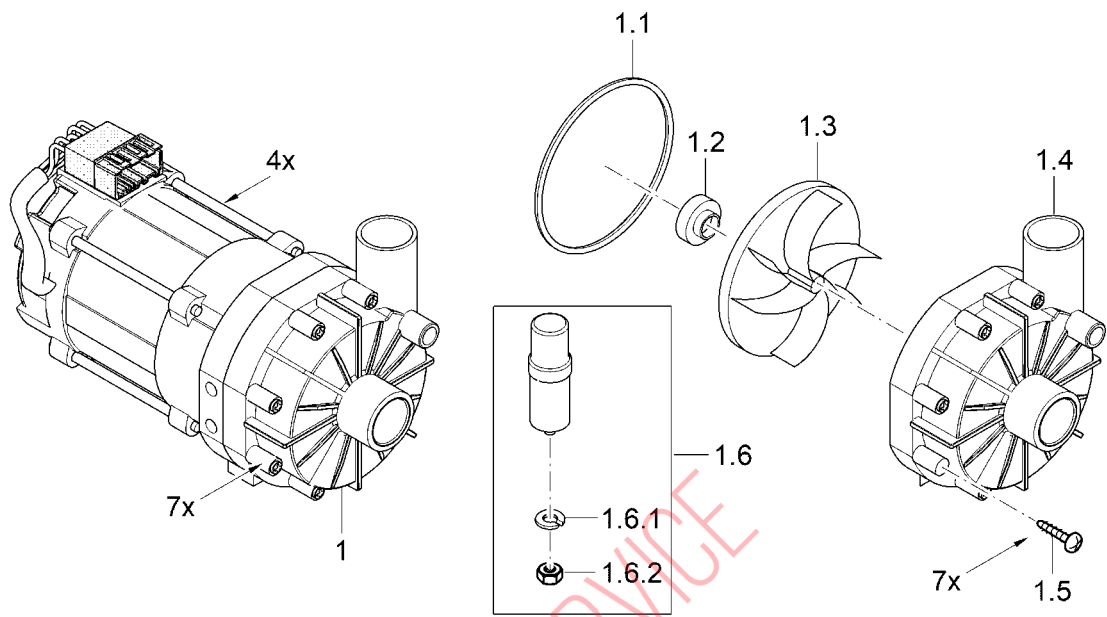

Rinse pump

60005687-00

Rinse pump

Pos.	Part No.	Description; Dimensions	Quantity; Unit up to ...	from ...	Remarks
1	3102561	PUMP 0,20KW 2/1; 1/1 200-240V/1/50-60HZ	1 Pc	3155165	replaced by 30012255
1.1	4004023	CORD D=78 X 3; SHOR 50-55;	1 Pc		
1.2	3102467	Sliding ring gasket FÜR UP60	1 Pc		
1.3	3102466	PUMP IMPELLER WITH COUNTER RING UP60/UP30 - 50HZ	1 Pc		
1.4	3102519	PUMP HOUSING D=80,5MM	1 Pc		
1.5	3101118	SCREW FOR PUMP HOUSING D4X35 PT	7 Pc		
1.6	3113171	CAPACITOR 4 MIKRO F / 400V	1 Pc		for Pump 0,14 kW
1.6	30015494	Kit Capacitor 5 MIKRO F	1 Pc		for Pump 0,2 kW
1.6.1	2303301	Spring washer B8	1 Pc		
1.6.2	2101305	HEXAGONAL NUT M8	1 Pc		
2	30012255	Pump 0,17/0,23 kW 2/2 - plug 5 200-240V/50-60HZ	1 Pc	3155166	
2.1	84000220	Repair kit	1 Pc		
2.1.1	84000217	O-ring D75 X 3	1 Pc		
2.2	84000213	Pump housing 55,5 X 92 X 92	1 Pc		
2.3	30015363	PT screw KB 50 X 25	8 Pc		
2.4	30015494	Kit Capacitor 5 MIKRO F	1 Pc		for Pump 0.16 kW
2.4	30012013	Kit Capacitor 6,3 YF 425V/CLASS B P2	1 Pc		for Pump 0.17 kW
2.4.1	2303301	Spring washer B8	1 Pc		
2.4.2	2101305	HEXAGONAL NUT M8	1 Pc		
2.5	60004305	Spacer 13 X 17,43 X 47,23	1 Pc		
2.6	2001310	Hexagon screw M6 X 25; A70	1 Pc		

PLATON SERVICE
8 (800) 500-34-41
www.platonservice.com