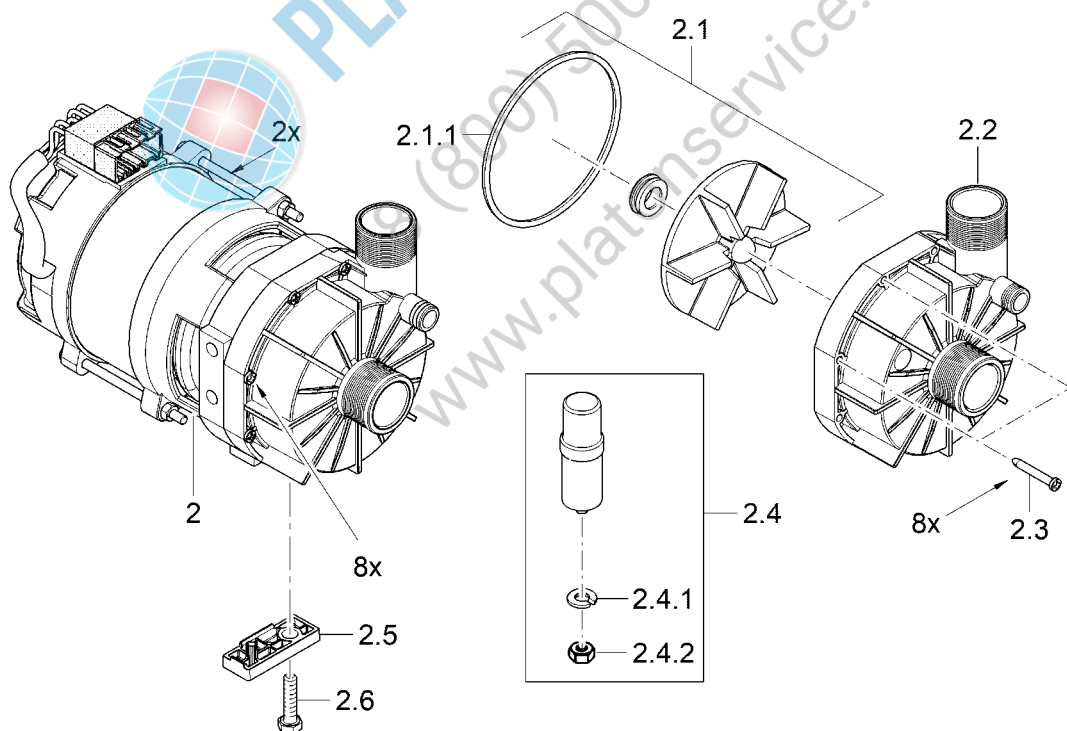

Rinse pump

60005687-00

Rinse pump

Pos.	Part No.	Description; Dimensions	Quantity; Unit up to ...	from ...	Remarks
1	3102561	PUMP 0,20KW 2/1; 1/1 200-240V/1/50-60HZ	1 Pc	3155165	replaced by 30012255
1.1	4004023	CORD D=78 X 3; SHOR 50-55;	1 Pc		
1.2	3102467	Sliding ring gasket FÜR UP60	1 Pc		
1.3	3102466	PUMP IMPELLER WITH COUNTER RING UP60/UP30 - 50HZ	1 Pc		
1.4	3102519	PUMP HOUSING D=80,5MM	1 Pc		
1.5	3101118	SCREW FOR PUMP HOUSING D4X35 PT	7 Pc		
1.6	3113171	CAPACITOR 4 MIKRO F / 400V	1 Pc		for Pump 0,14 kW
1.6	30015494	Kit Capacitor 5 MIKRO F	1 Pc		for Pump 0,2 kW
1.6.1	2303301	Spring washer B8	1 Pc		
1.6.2	2101305	HEXAGONAL NUT M8	1 Pc		
2	30012255	Pump 0,17/0,23 kW 2/2 - plug 5 200-240V/50-60HZ	1 Pc	3155166	
2.1	84000220	Repair kit	1 Pc		
2.1.1	84000217	O-ring D75 X 3	1 Pc		
2.2	84000213	Pump housing 55,5 X 92 X 92	1 Pc		
2.3	30015363	PT screw KB 50 X 25	8 Pc		
2.4	30015494	Kit Capacitor 5 MIKRO F	1 Pc		for Pump 0.16 kW
2.4	30012013	Kit Capacitor 6,3 YF 425V/CLASS B P2	1 Pc		for Pump 0.17 kW
2.4.1	2303301	Spring washer B8	1 Pc		
2.4.2	2101305	HEXAGONAL NUT M8	1 Pc		
2.5	60004305	Spacer 13 X 17,43 X 47,23	1 Pc		
2.6	2001310	Hexagon screw M6 X 25; A70	1 Pc		

PLATON SERVICE
8 (800) 500-34-41
www.platonservice.com