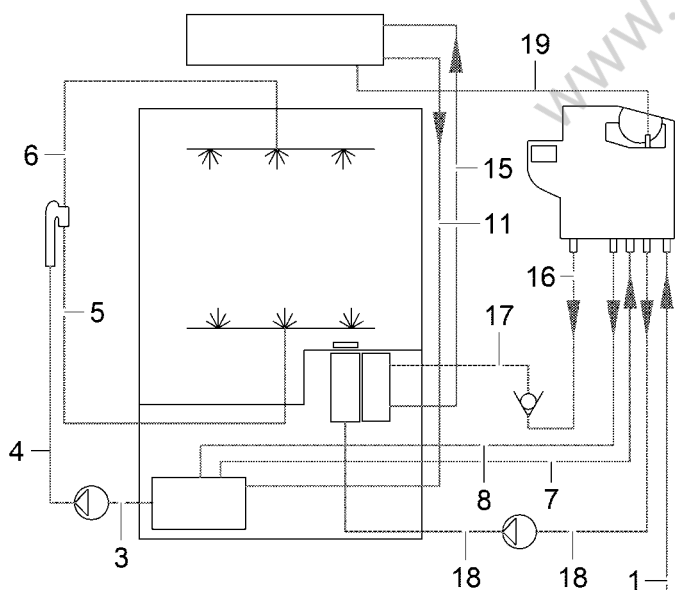

Energy
Water softener / DeMatik

60005542-00