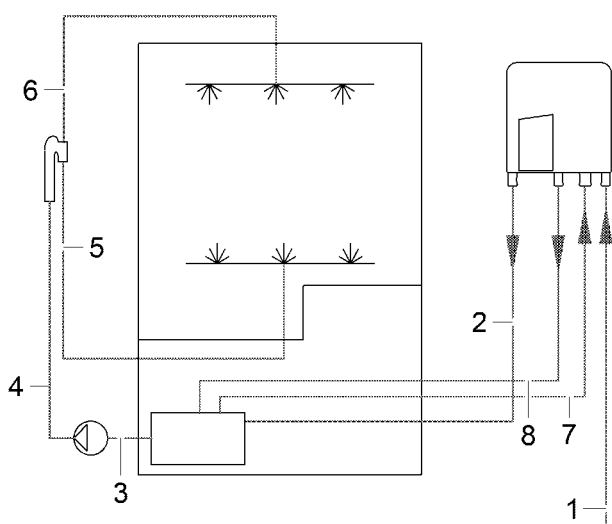

Flow diagrams

Standard