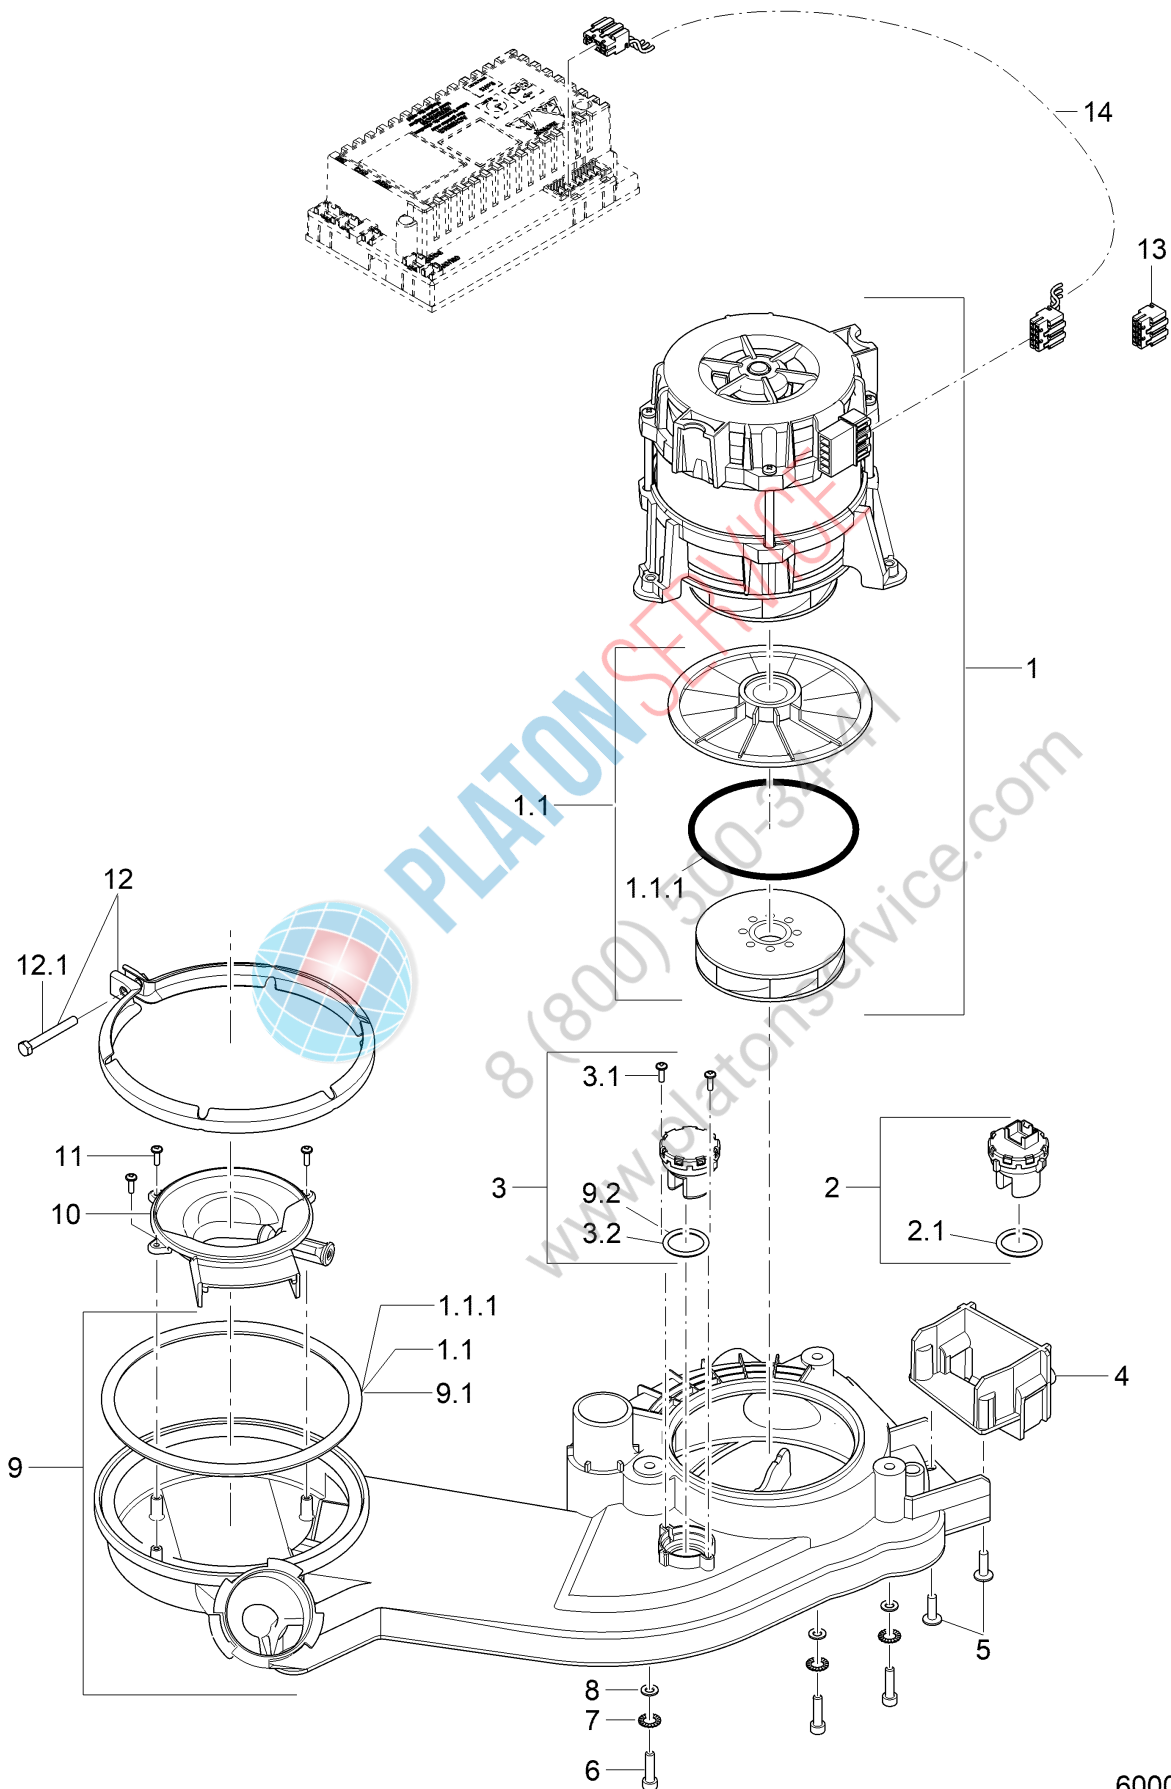

Wash pump

60005708-00

Wash pump

Pos.	Part No.	Description; Dimensions	Quantity; Unit up to ...	from ...	Remarks
1	30000167	KIT CIRCULATING PUMP	1 Pc		
1.1	60003592	Impeller with sealings kit D92	1 Pc		
1.1.1	60003591	Sealing for pump system kit	1 Pc		
2	30000168	Kit diffusion sensor	1 Pc	3164030	
2.1	30014177	O-ring 21 X 3,0	1 Pc		
3	30002517	Blind plug	1 Pc	3164031	
3.1	30002832	PT screw KB30 X 10;	2 Pc		
3.2	30014177	O-ring 21 X 3,0	1 Pc		
4	60004710	Adapter bracket	1 Pc		
5	30000683	PT Screw KB 50 X 14	2 Pc		
6	2009337	Cylinder head screw M5 X 20; 8,8	3 Pc		
7	2202316	Serrated lock washer A-5,3	3 Pc		
8	2201300	Washer D5,3 X D10 X 1,0	3 Pc		
9	30000169	Kit COLLECTOR	1 Pc		
9.1	60003591	Sealing for pump system kit	1 Pc		
9.2	30014177	O-ring 21 X 3,0	1 Pc		
10	60004467	SUCTION CHANNEL	1 Pc		
11	30002832	PT screw KB30 X 10;	3 Pc		
12	62003437	Pump clip	1 Pc		
12.1	2001329	HEXAGON SCREW M5 X 40; A70	1 Pc		
13	30000548	Macro-module plug 5, 5-pole 250V; 10A; 2,5MM²1 Pc			
14	60003037	Cable, Motor-frequency inverter	1 Pc		

PLATON SERVICE
8 (800) 500-34-41
www.platonservice.com