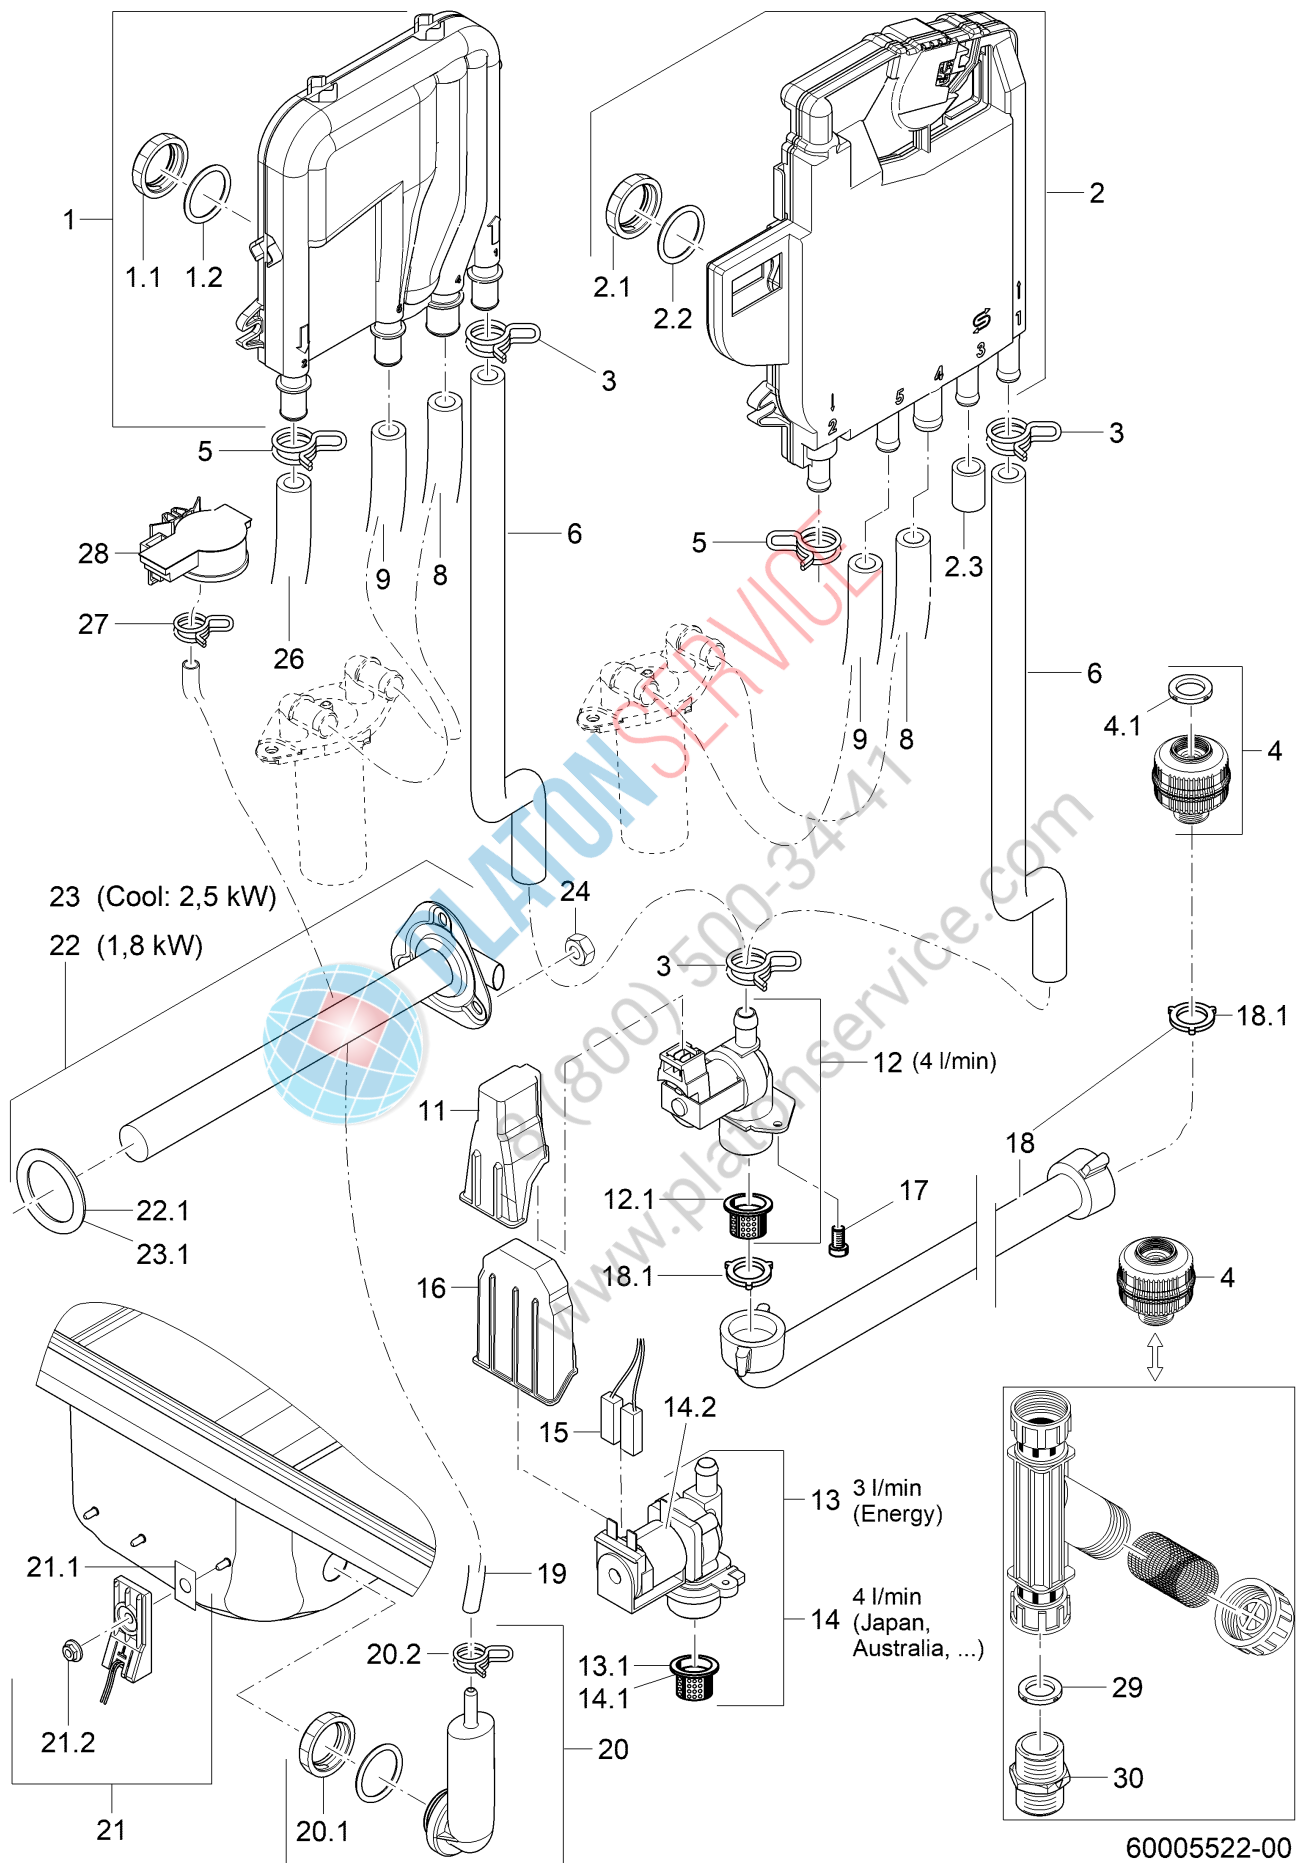

Water supply and tank heating

Water supply and tank heating

Pos.	Part No.	Description; Dimensions	Quantity; Unit up to ...	from ...	Remarks
1	30000128	KIT BACK FLOW PREVENTER	1 Pc		
1.1	60004612	Nut D26,2 X 8,5; SW32	1 Pc		
1.2	30012629	O-ring 30 X 3	1 Pc		
2	30000127	Kit back flow preventer type "air gap"	1 Pc		
2.1	60004612	Nut D26,2 X 8,5; SW32	1 Pc		
2.2	30012629	O-ring 30 X 3	1 Pc		
2.3	60004630	LOCKING CAP DN10 X 2,0 X 19	1 Pc		
3	2802350	Wire hose clamp D18,2 X 1,9	1 Pc		
4	80004911	Dirt trap D58,8 X 61	1 Pc		
4.1	83001022	Gasket D16 X D24 X 3,0	1 Pc		
5	2802344	WIRE HOSE CLAMP D14,4 X 15,1	1 Pc		
6	30017798	Kit moulded hose universal DN10	1 Pc		cut to size
8	30017811	Kit moulded hose universal DN13	1 Pc		cut to size
9	30017775	Kit moulded hose universal DN10xDN13	1 Pc		cut to size
11	60002712	Cover solenoid valve 31,3 X 33,7 X 63	1 Pc		
12	3106250	Solenoid valve flow restrictor 4l 230-240V 50/60HZ RAST5	1 Pc		
12.1	3106186	SOLENOID VALVE FILTER	1 Pc		
13	3106211	Solenoid valve flow restrictor 3l 200-240V/50-60HZ/+10%; TM65	1 Pc		UC-x Energy
13.1	3106118	Dirt filter	1 Pc		
14	3106251	Solenoid valve flow restrictor 4l 200-240V/50-60HZ/+10%; TM90	1 Pc		Japan; Australia
14.1	3106118	Dirt filter	1 Pc		
14.2	3106153	Coil 200-240V/50-60HZ/+10%	1 Pc		
15	60004141	Adapter cable 0,75QMM	1 Pc		
16	30013383	Kit cap solenoid valve	1 Pc		
17	30000931	Lens head screw M4 X 12; ANTRIEB TORX 20	2 Pc		
18	4002060	WATER SUPPLY HOSE DN13 X 3,5; 2500	1 Pc		
18.1	83001022	Gasket D16 X D24 X 3,0	2 Pc		
19	30013259	Hose DN4,8 X 1,6 X 100000	94 cm		UC-M
19	30013259	Hose DN4,8 X 1,6 X 100000	103 cm		UC-L; UC-XL
20	60003525	Kit air pressure chamber	1 Pc		
20.1	60004612	Nut D26,2 X 8,5; SW32	1 Pc		
20.2	2802348	Wire hose clamp D8,6 X 1	1 Pc		
21	30002179	Kit thermo sensor	1 Pc		
21.1	82000121	Heat conducting foil with hole 0,27 X 32 X 60	1 Pc		
21.2	2101310	Ratchet nut M5	1 Pc		
22	30000122	Kit high power heating cartridge 1.8KW	1 Pc		
22.1	30014176	O-ring 34 X 6,0	1 Pc		
23	30017049	Kit tank heating element	2 Pc		UC-x Cool; Alternatively predecessor 30002495 may be used
23.1	30014176	O-ring 34 X 6,0	1 Pc		
24	2101203	Hexagonal nut M5	3 Pc		
26	60004670	Moulded hose DN10 X DN11 X 2,5	1 Pc		
27	2802348	Wire hose clamp D8,6 X 1	1 Pc		
28	3126044	Pressure transmitter 0-30MBAR;5VDC/0,5-3,5V	1 Pc		
29	83001022	Gasket D16 X D24 X 3,0	1 Pc